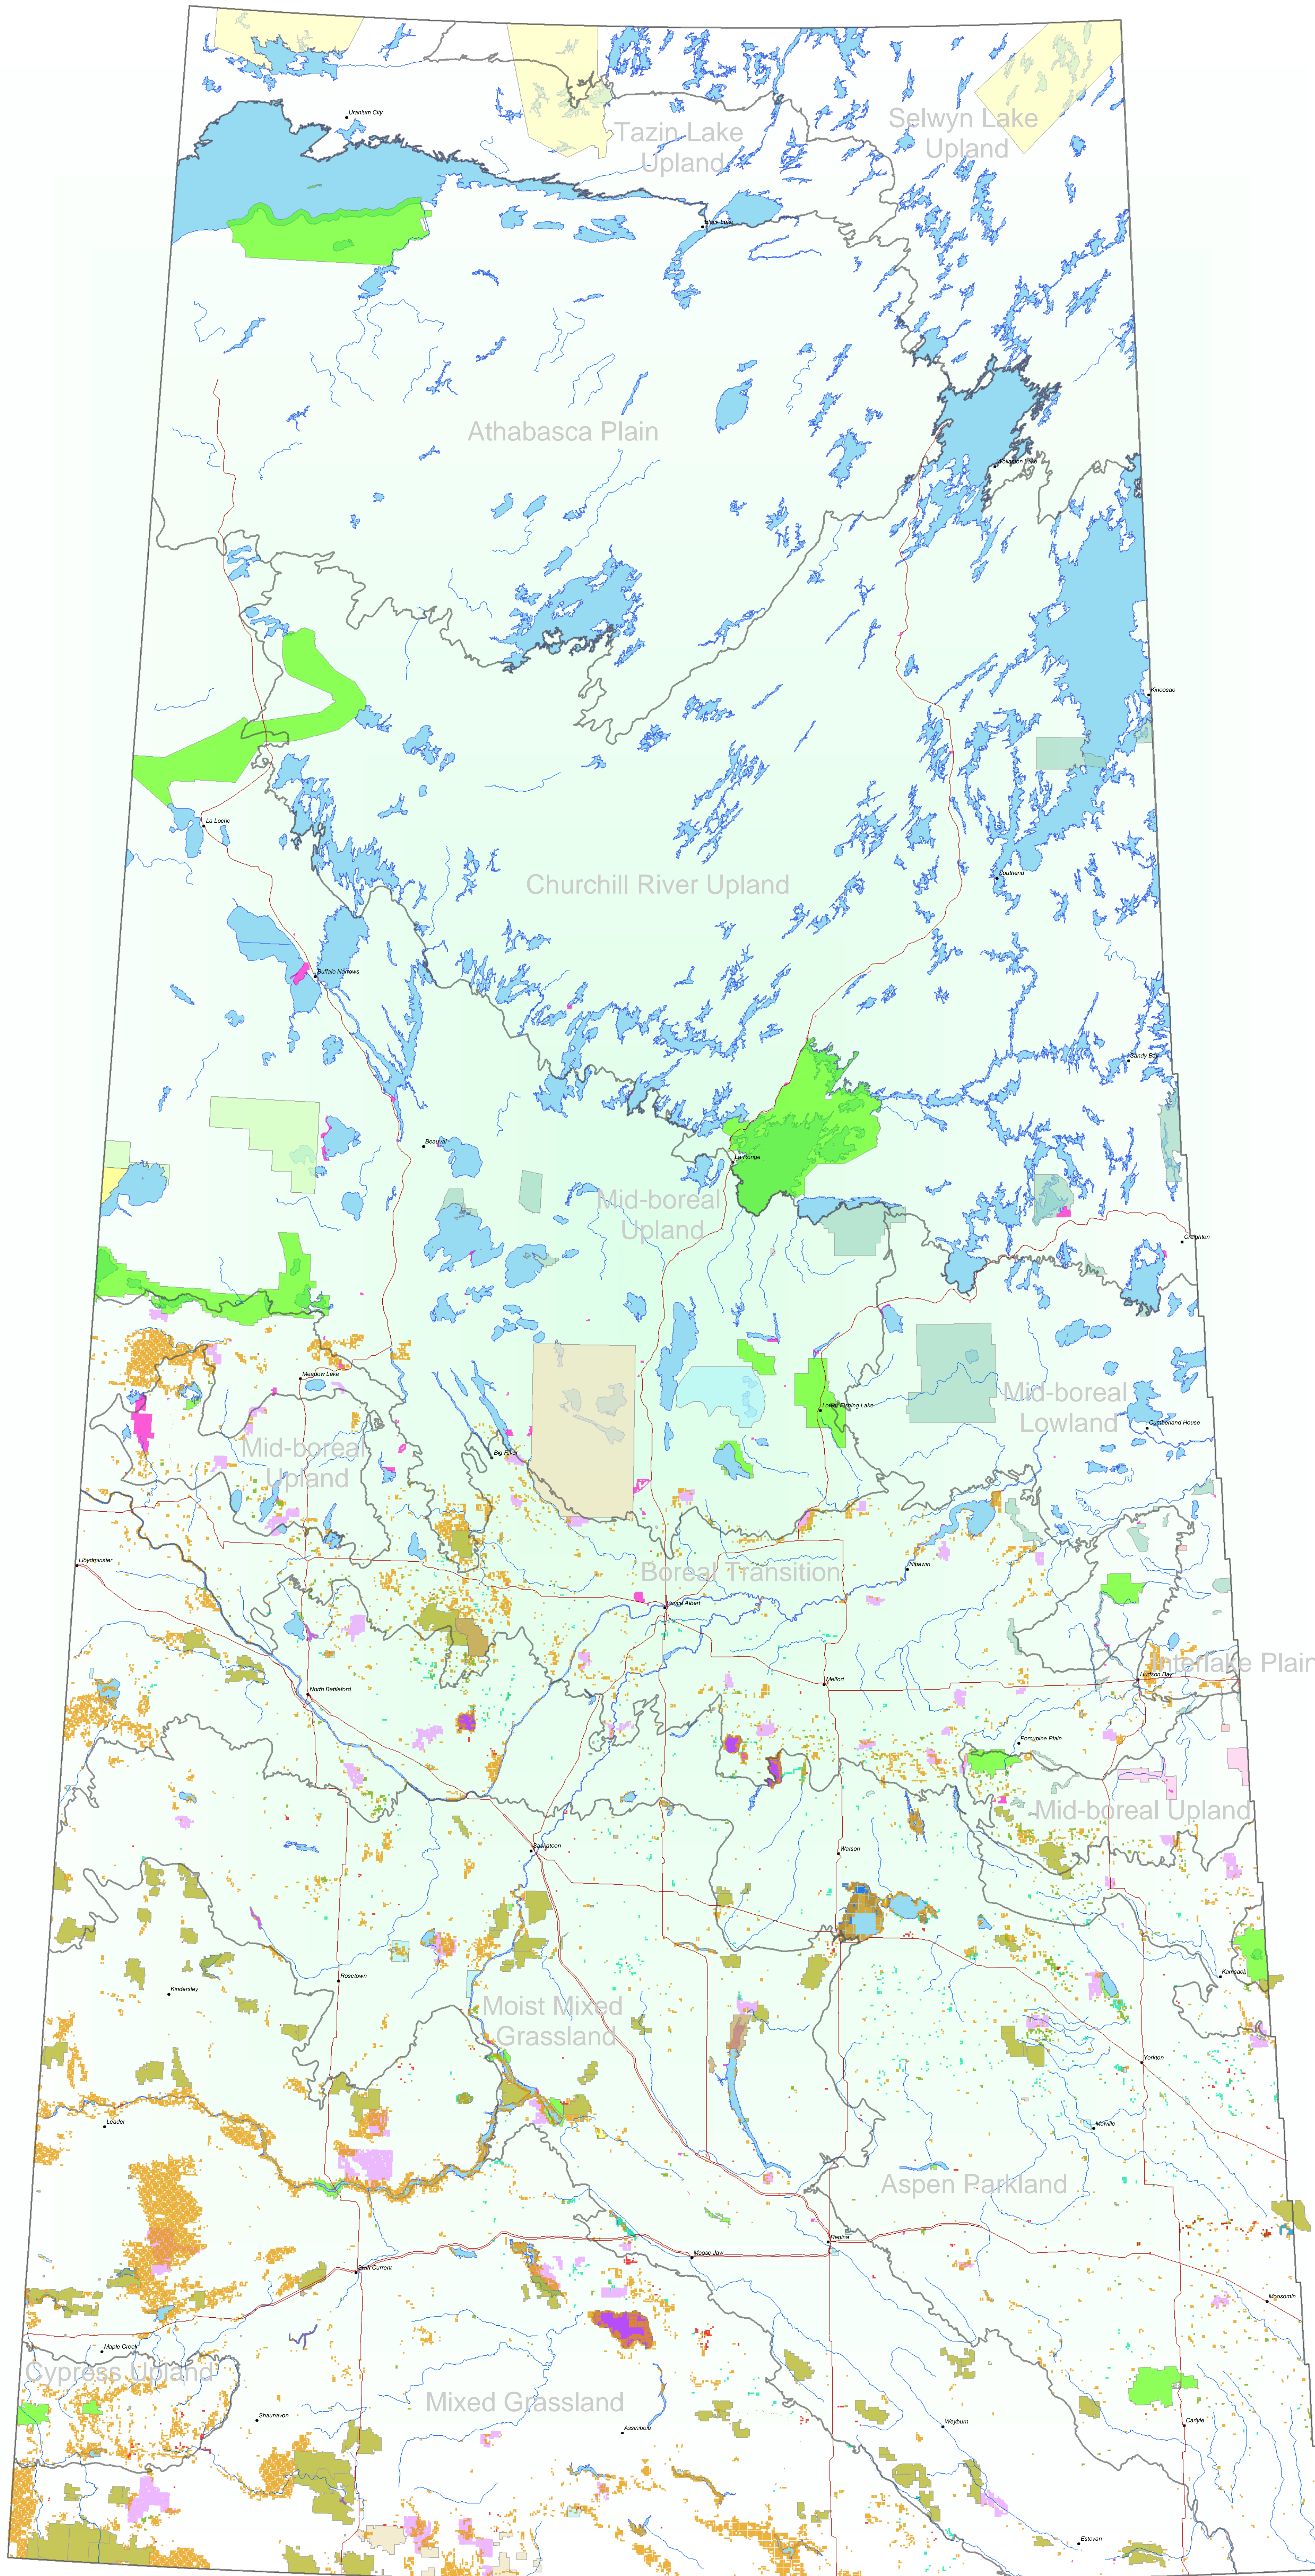

# Saskatchewan Representative Areas Network

- ### Land Designations
- Conservation Easements
  - Ducks Unlimited Lands
  - Sask Watershed Authority Lands
  - Wildlife Habitat Protection Act Lands
  - Ecological Reserves
  - Fish & Wildlife Development Fund Lands
  - Game Preserves
  - Migratory Bird Sanctuaries
  - National Parks
  - National Wildlife Areas
  - PCS Rocanville
  - PFRA Community Pastures
  - Proposed Recreation Sites
  - Protected Areas
  - Provincial Community Pastures
  - Provincial Parks
  - RA Ecological Reserves
  - Recreation Sites
  - Special Management Areas
  - Wildlife Refuges
  - Natural Ecoregions
  - Waterbodies
  - Cities/Towns
  - Highways

- ### Data Sources:
- Conservation Easements, WDF Lands, WHPA Lands
    - Sask Environment, F&W (quarter section)
  - Ducks Unlimited
    - Ducks Unlimited (quarter section)
  - SWA Lands
    - Sask Watershed Authority (quarter section)
  - Ecological Reserves, Game Preserves, Migratory Bird Sanctuaries, National Wildlife Areas, Wildlife Refuges
    - Canadian Plains Research Centre (1:50,000)
    - some merged updates, SE, (1:250,000)
  - Natural Ecoregions
    - G Padbury, D Acton, Agriculture & Agri-Food Canada (1:250,000)
  - PCS Rocanville site
    - SE, F&W draft lines (1:20,000)
  - Provincial Community Pastures
    - Sask Agriculture, Food and Rural Revitalization (1:20,000)
  - Provincial/Federal Parks, Protected Areas, Recreation Sites
    - Information Services Corp (1:20,000)
  - PFRA Pastures
    - Prairie Farm Rehabilitation Administration
  - RA Ecological Reserves, Proposed Recreation Sites
    - Sask Environment, FEB (1:12,500)
  - Special Management Areas
    - Sask Environment, F&W (1:250,000)
  - Cities/Towns, Highways, Waterbodies
    - Information Services Corp (1:1,000,000)