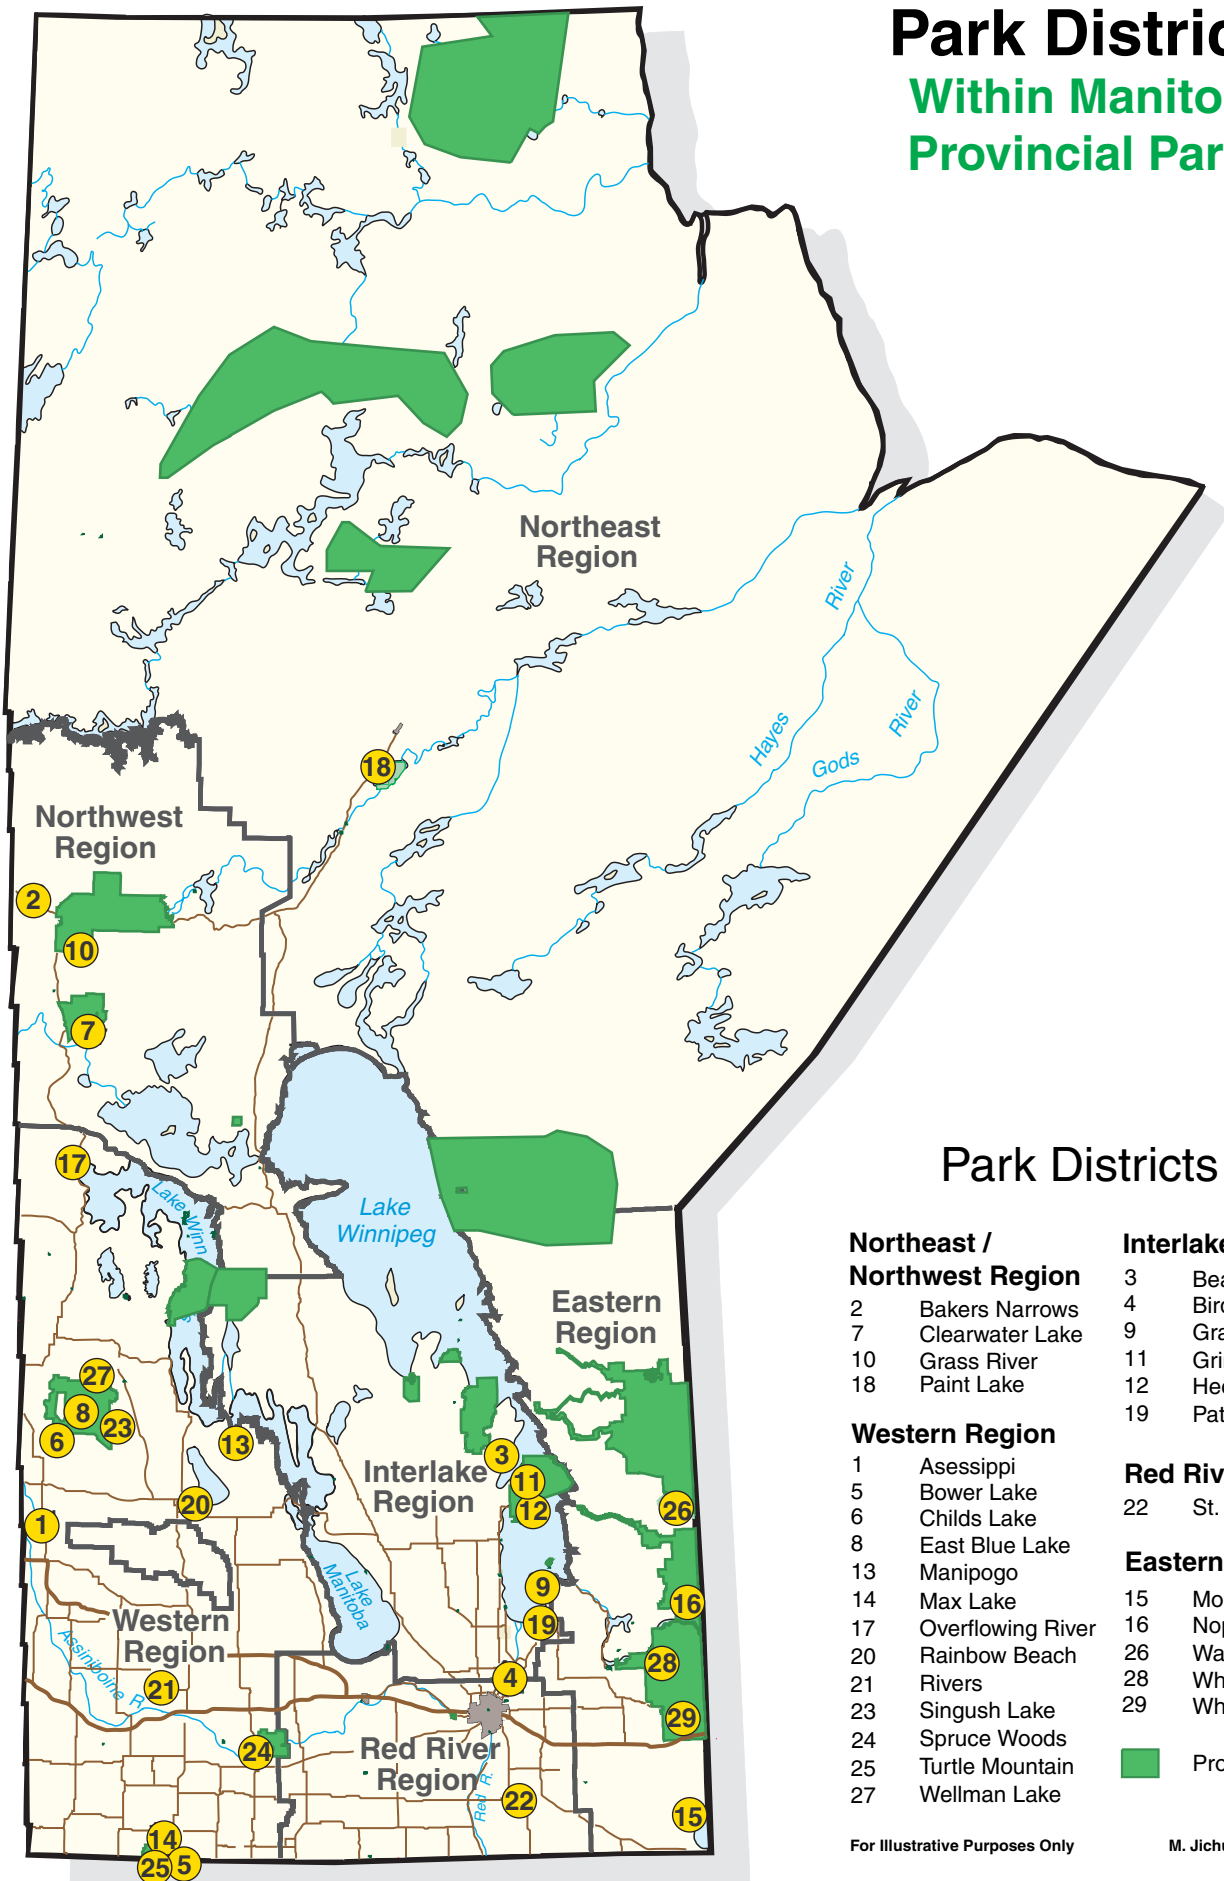

Park Districts Within Manitoba Provincial Parks

Park Districts

Northeast / Northwest Region

- 2 Bakers Narrows
- 7 Clearwater Lake
- 10 Grass River
- 18 Paint Lake

Western Region

- 1 Aseissippi
- 5 Bower Lake
- 6 Childs Lake
- 8 East Blue Lake
- 13 Manipogo
- 14 Max Lake
- 17 Overflowing River
- 20 Rainbow Beach
- 21 Rivers
- 23 Singush Lake
- 24 Spruce Woods
- 25 Turtle Mountain
- 27 Wellman Lake

Interlake Region

- 3 Beaver Creek
- 4 Birds Hill
- 9 Grand Beach
- 11 Grindstone
- 12 Hecla Island
- 19 Patricia Beach

Red River Region

- 22 St. Malo

Eastern Region

- 15 Moose Lake
- 16 Nopiming
- 26 Wallace Lake
- 28 Whiteshell North
- 29 Whiteshell South

Provincial Parks

For Illustrative Purposes Only

M. Jichuk, February 2006