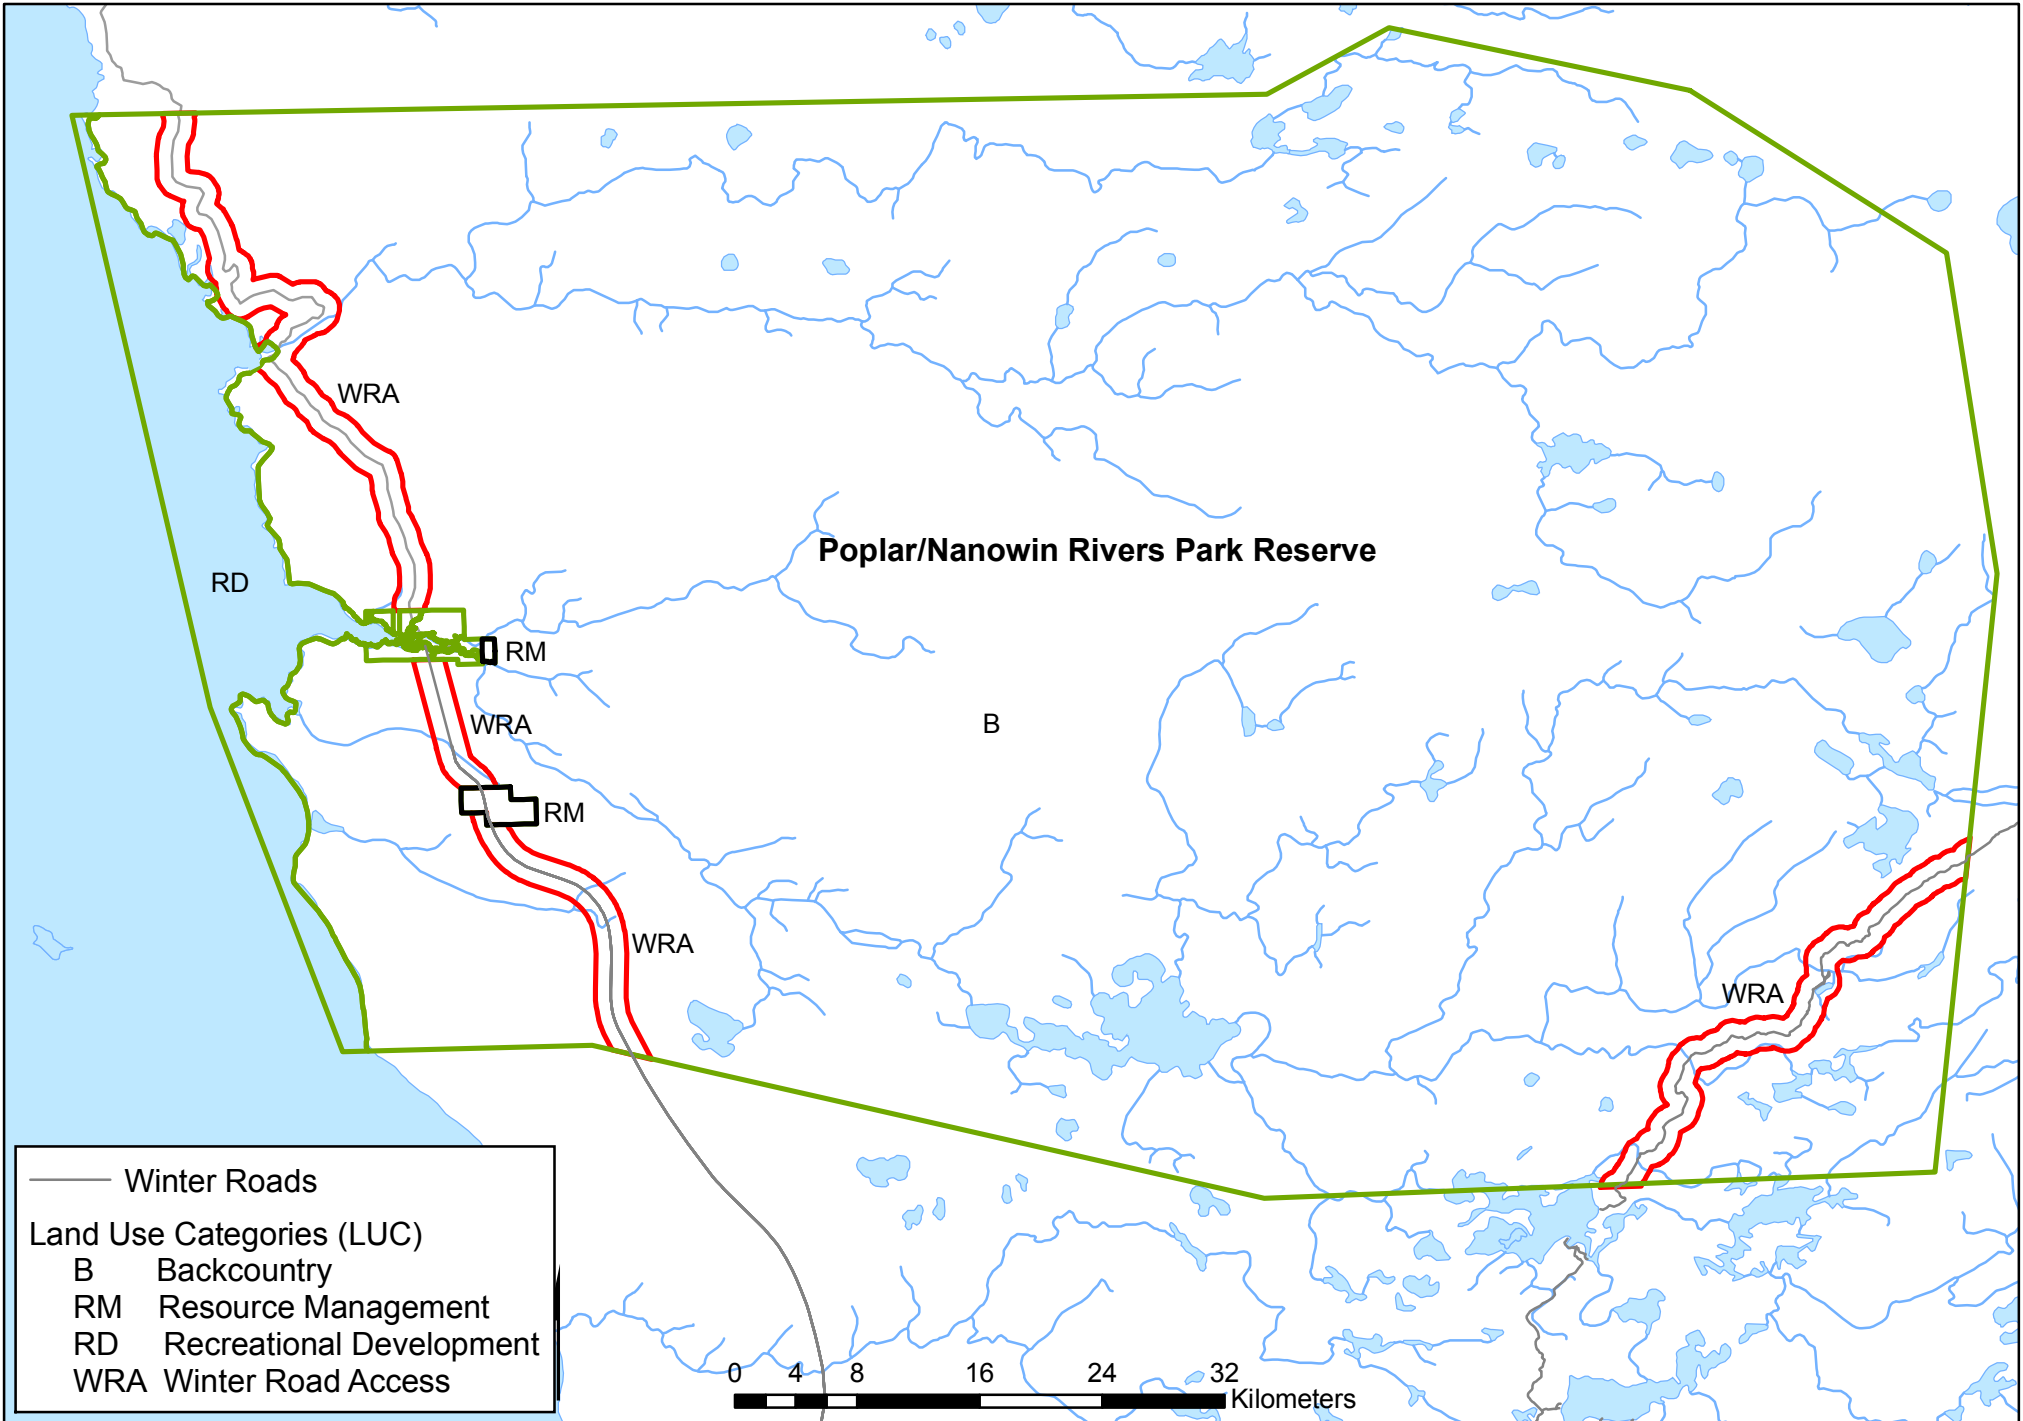

Poplar/Nanowin Rivers Park Reserve Land Use Category Boundary Adjustment

November 27, 2007

For illustrative purposes only.