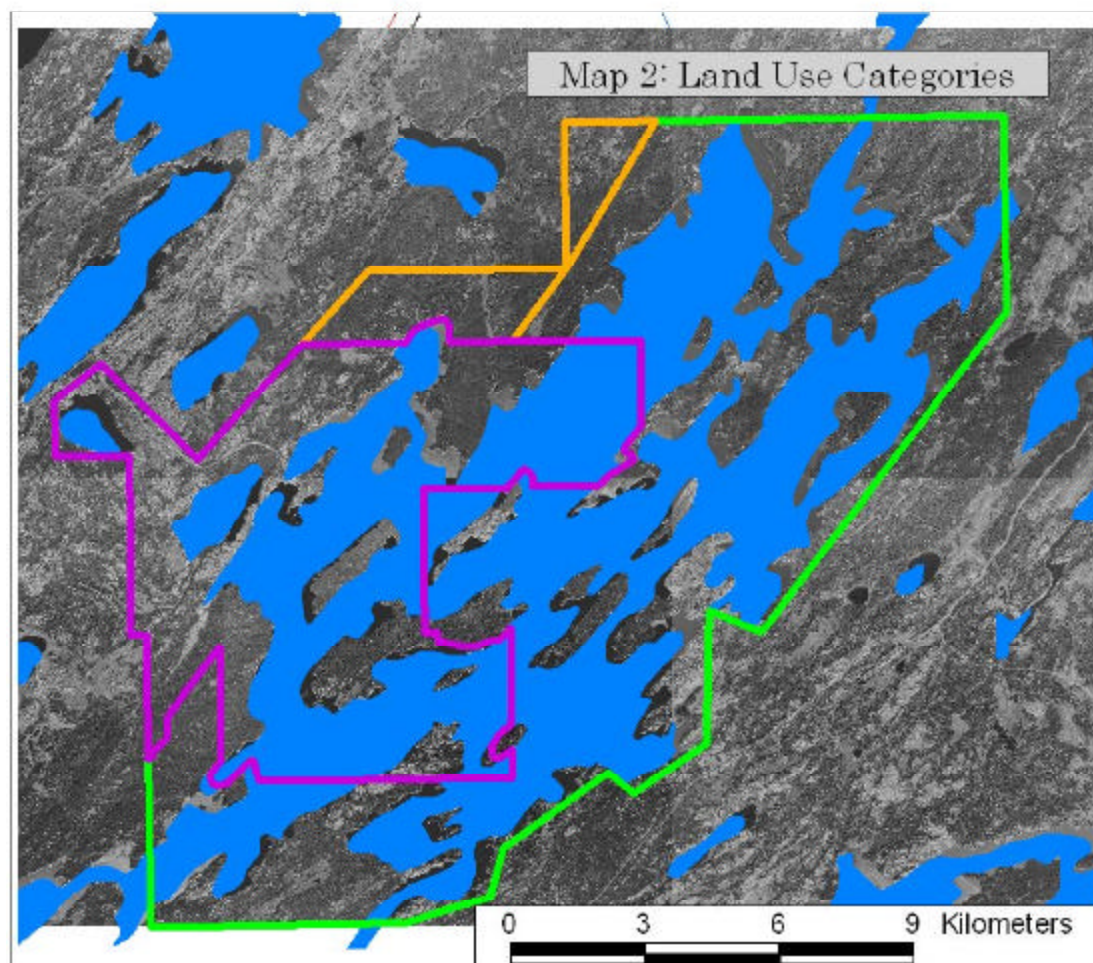

East Paint Lake Park Reserve

Map 1

Current Park Classifications:

- East Paint Lake Park Reserve
- Paint Lake Provincial Park (recreational)

Current Land Use Categories

- Backcountry
- Recreational Development
- Resource Management

The proposed classification for the combined park area is Natural Park. The Proposed Land Use Category for the combined park area is Recreational Development.