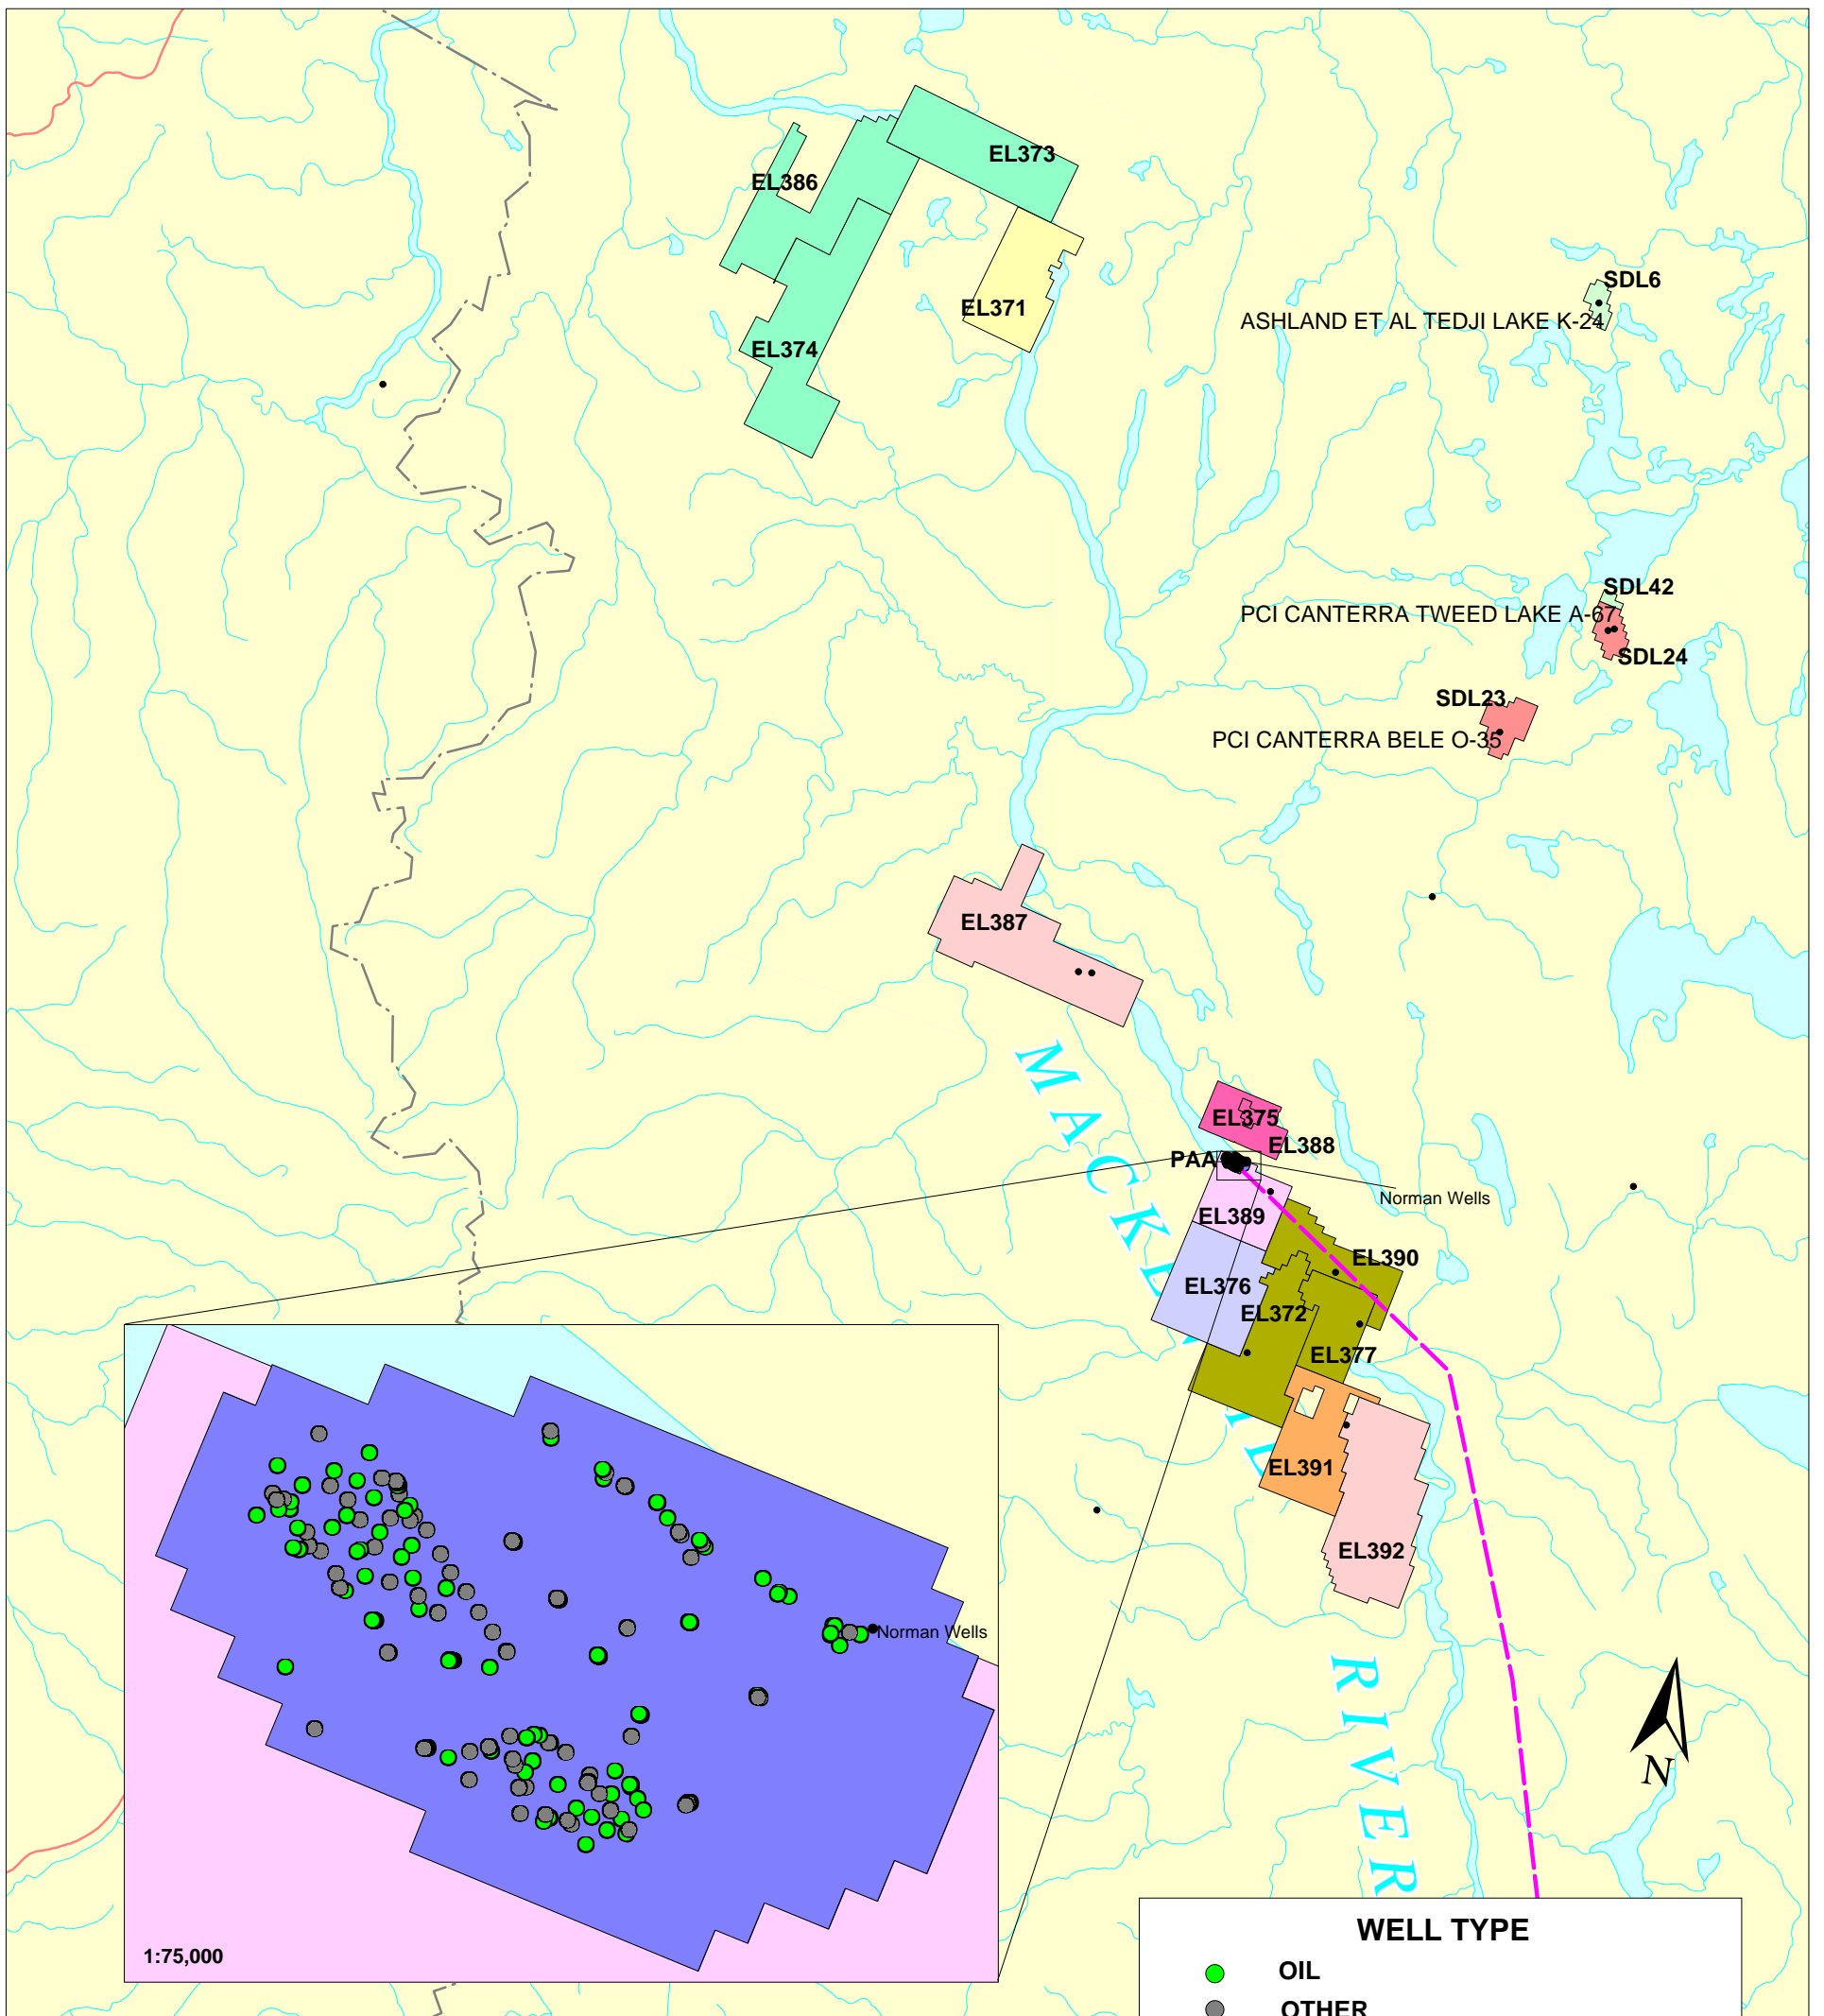

NORMAN WELLS - REGIONAL MAP

Canadian Energy Research Institute

WELL TYPE	
●	OIL
●	OTHER

PIPELINE	
---	IPL NORMAN WELLS OIL PIPELINE

SURFACE LEASE OPERATORS	
■	AEC WEST
■	AMOCO
■	CANADIAN 88
■	CANADIAN ABRAXAS
■	FOXBORO
■	GRAND RIVER
■	IMPERIAL OIL
■	INTERNATIONAL FRONTIER RESOURCES
■	MURPHY
■	PETRO-CANADA
■	RANGER