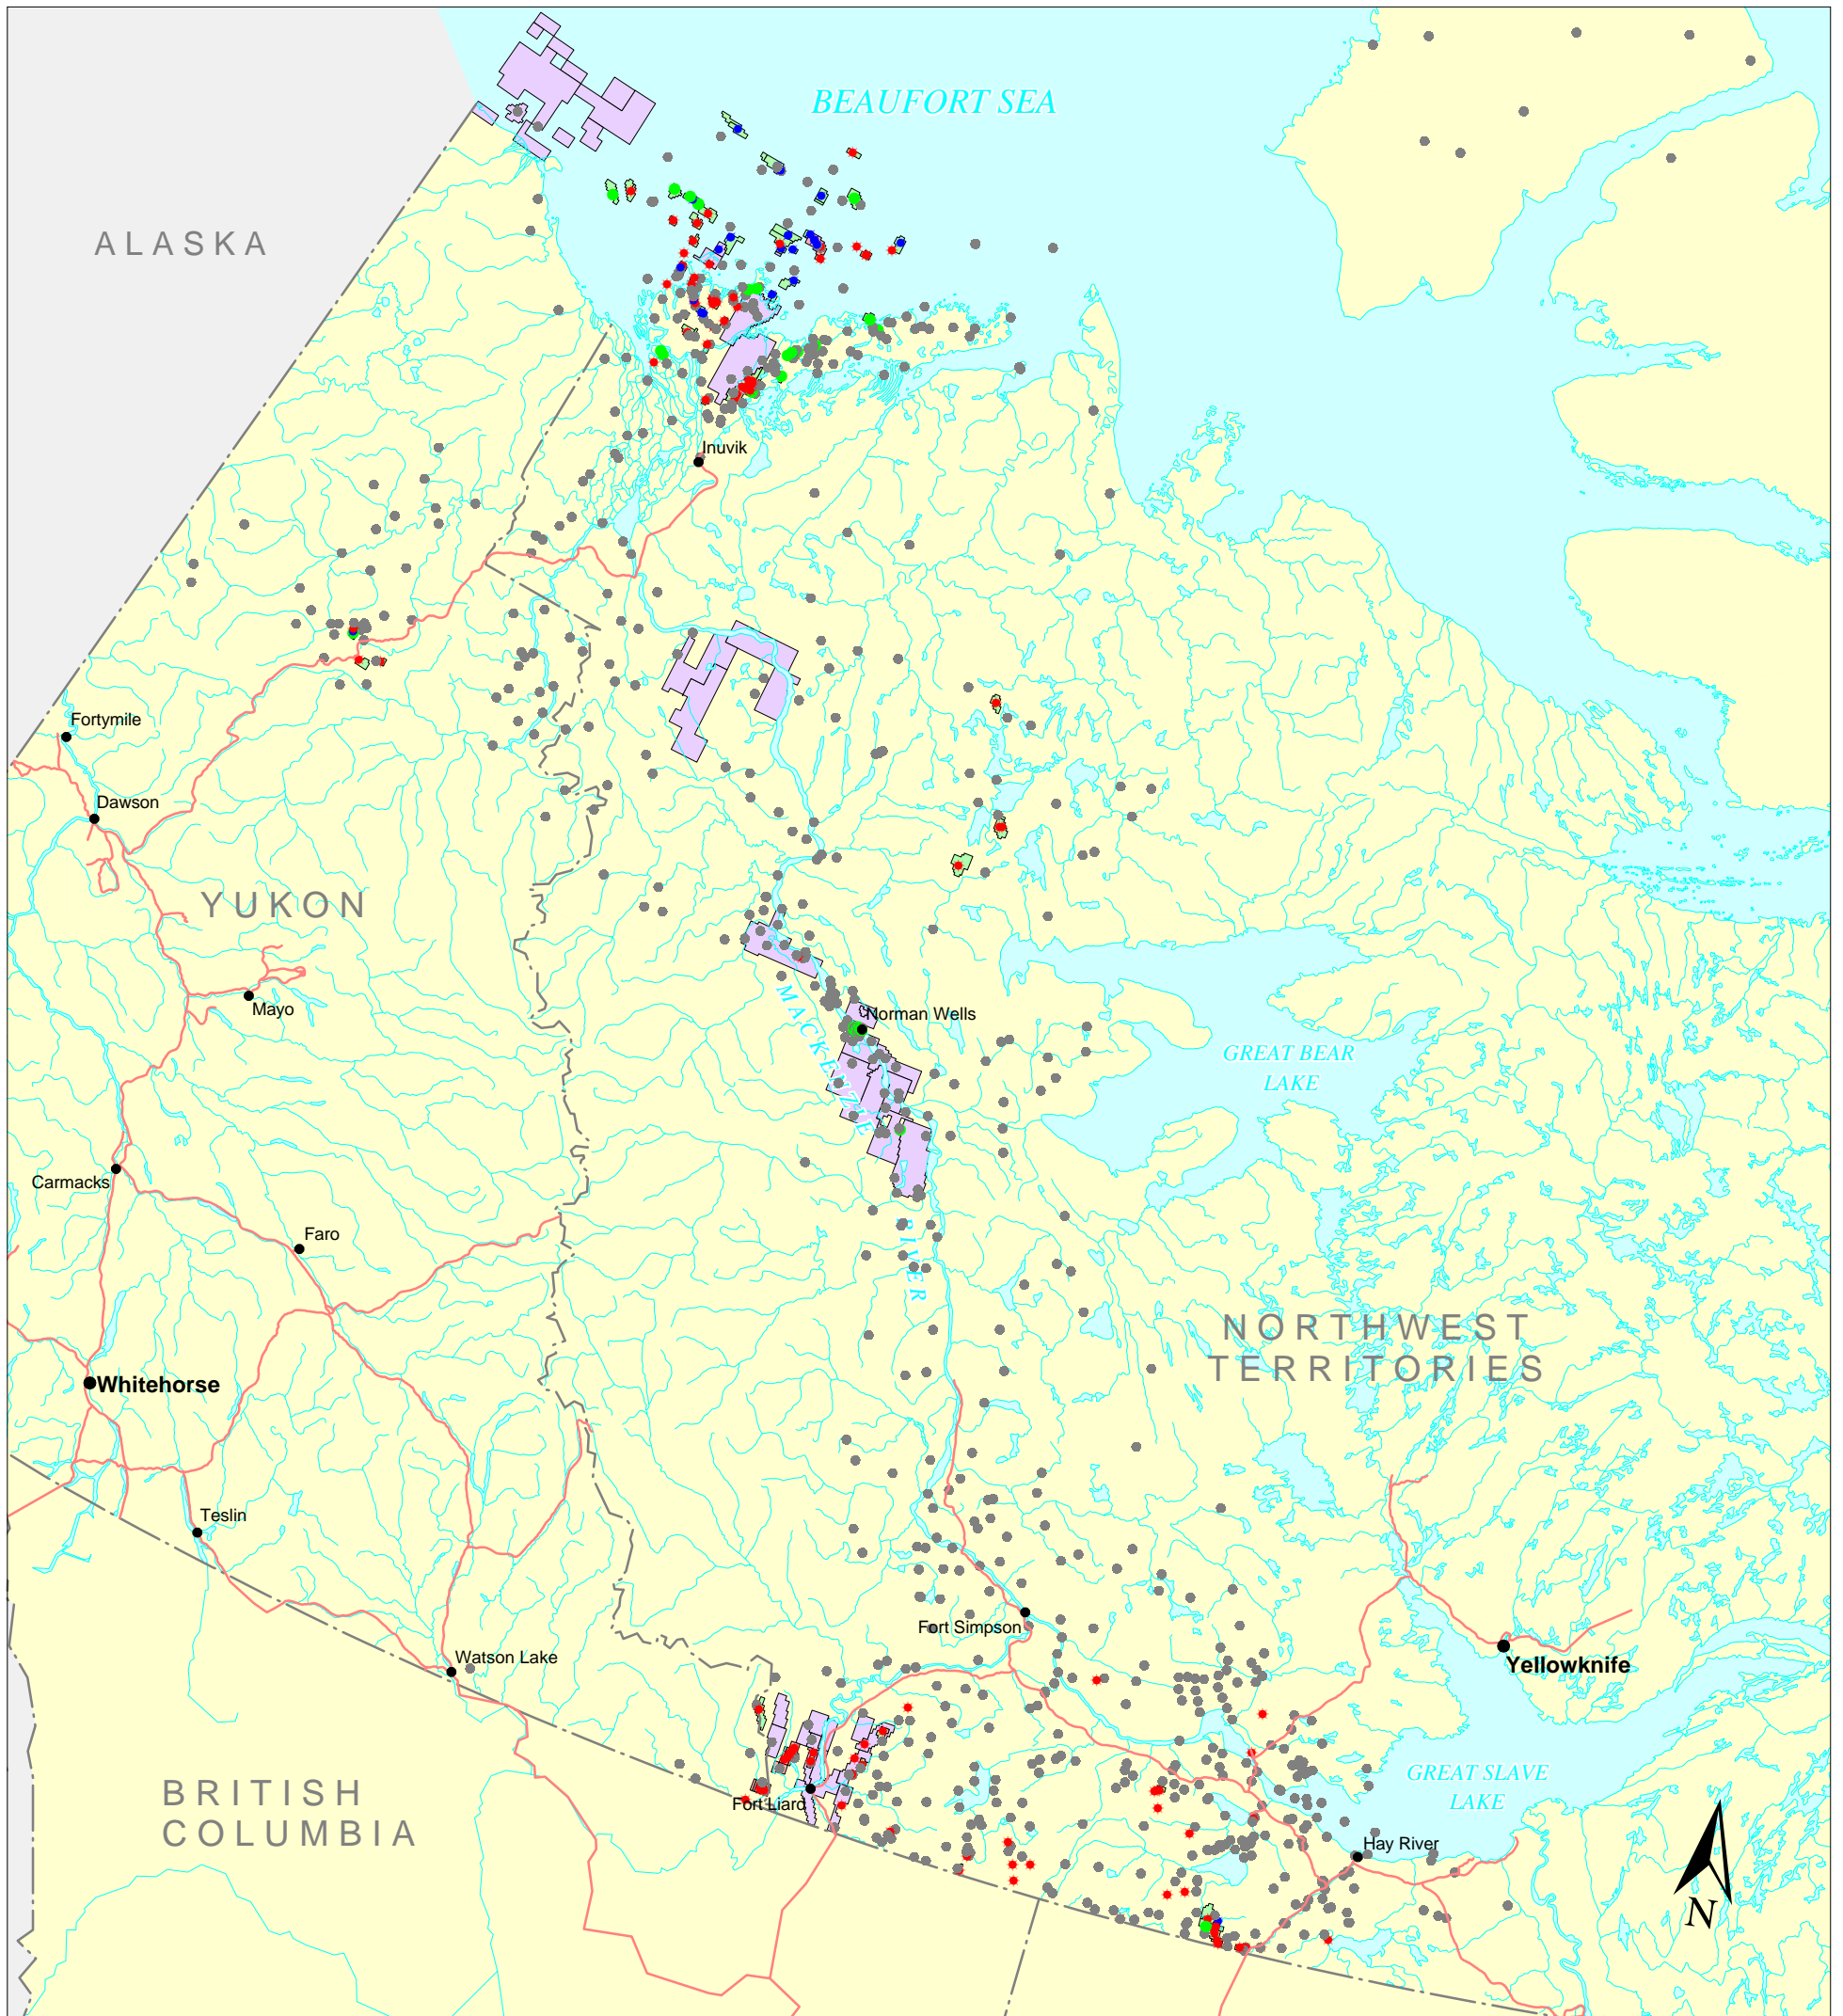

PRE 1990 WELLS DRILLED

Canadian Energy Research Institute

WELLS - PRE 1990

- GAS (141)
- OIL (176)
- OIL & GAS (42)
- OTHER (1062)

ACTIVE SURFACE LEASES

- Exploration Lease
- Production Lease
- Significant Discovery Lease