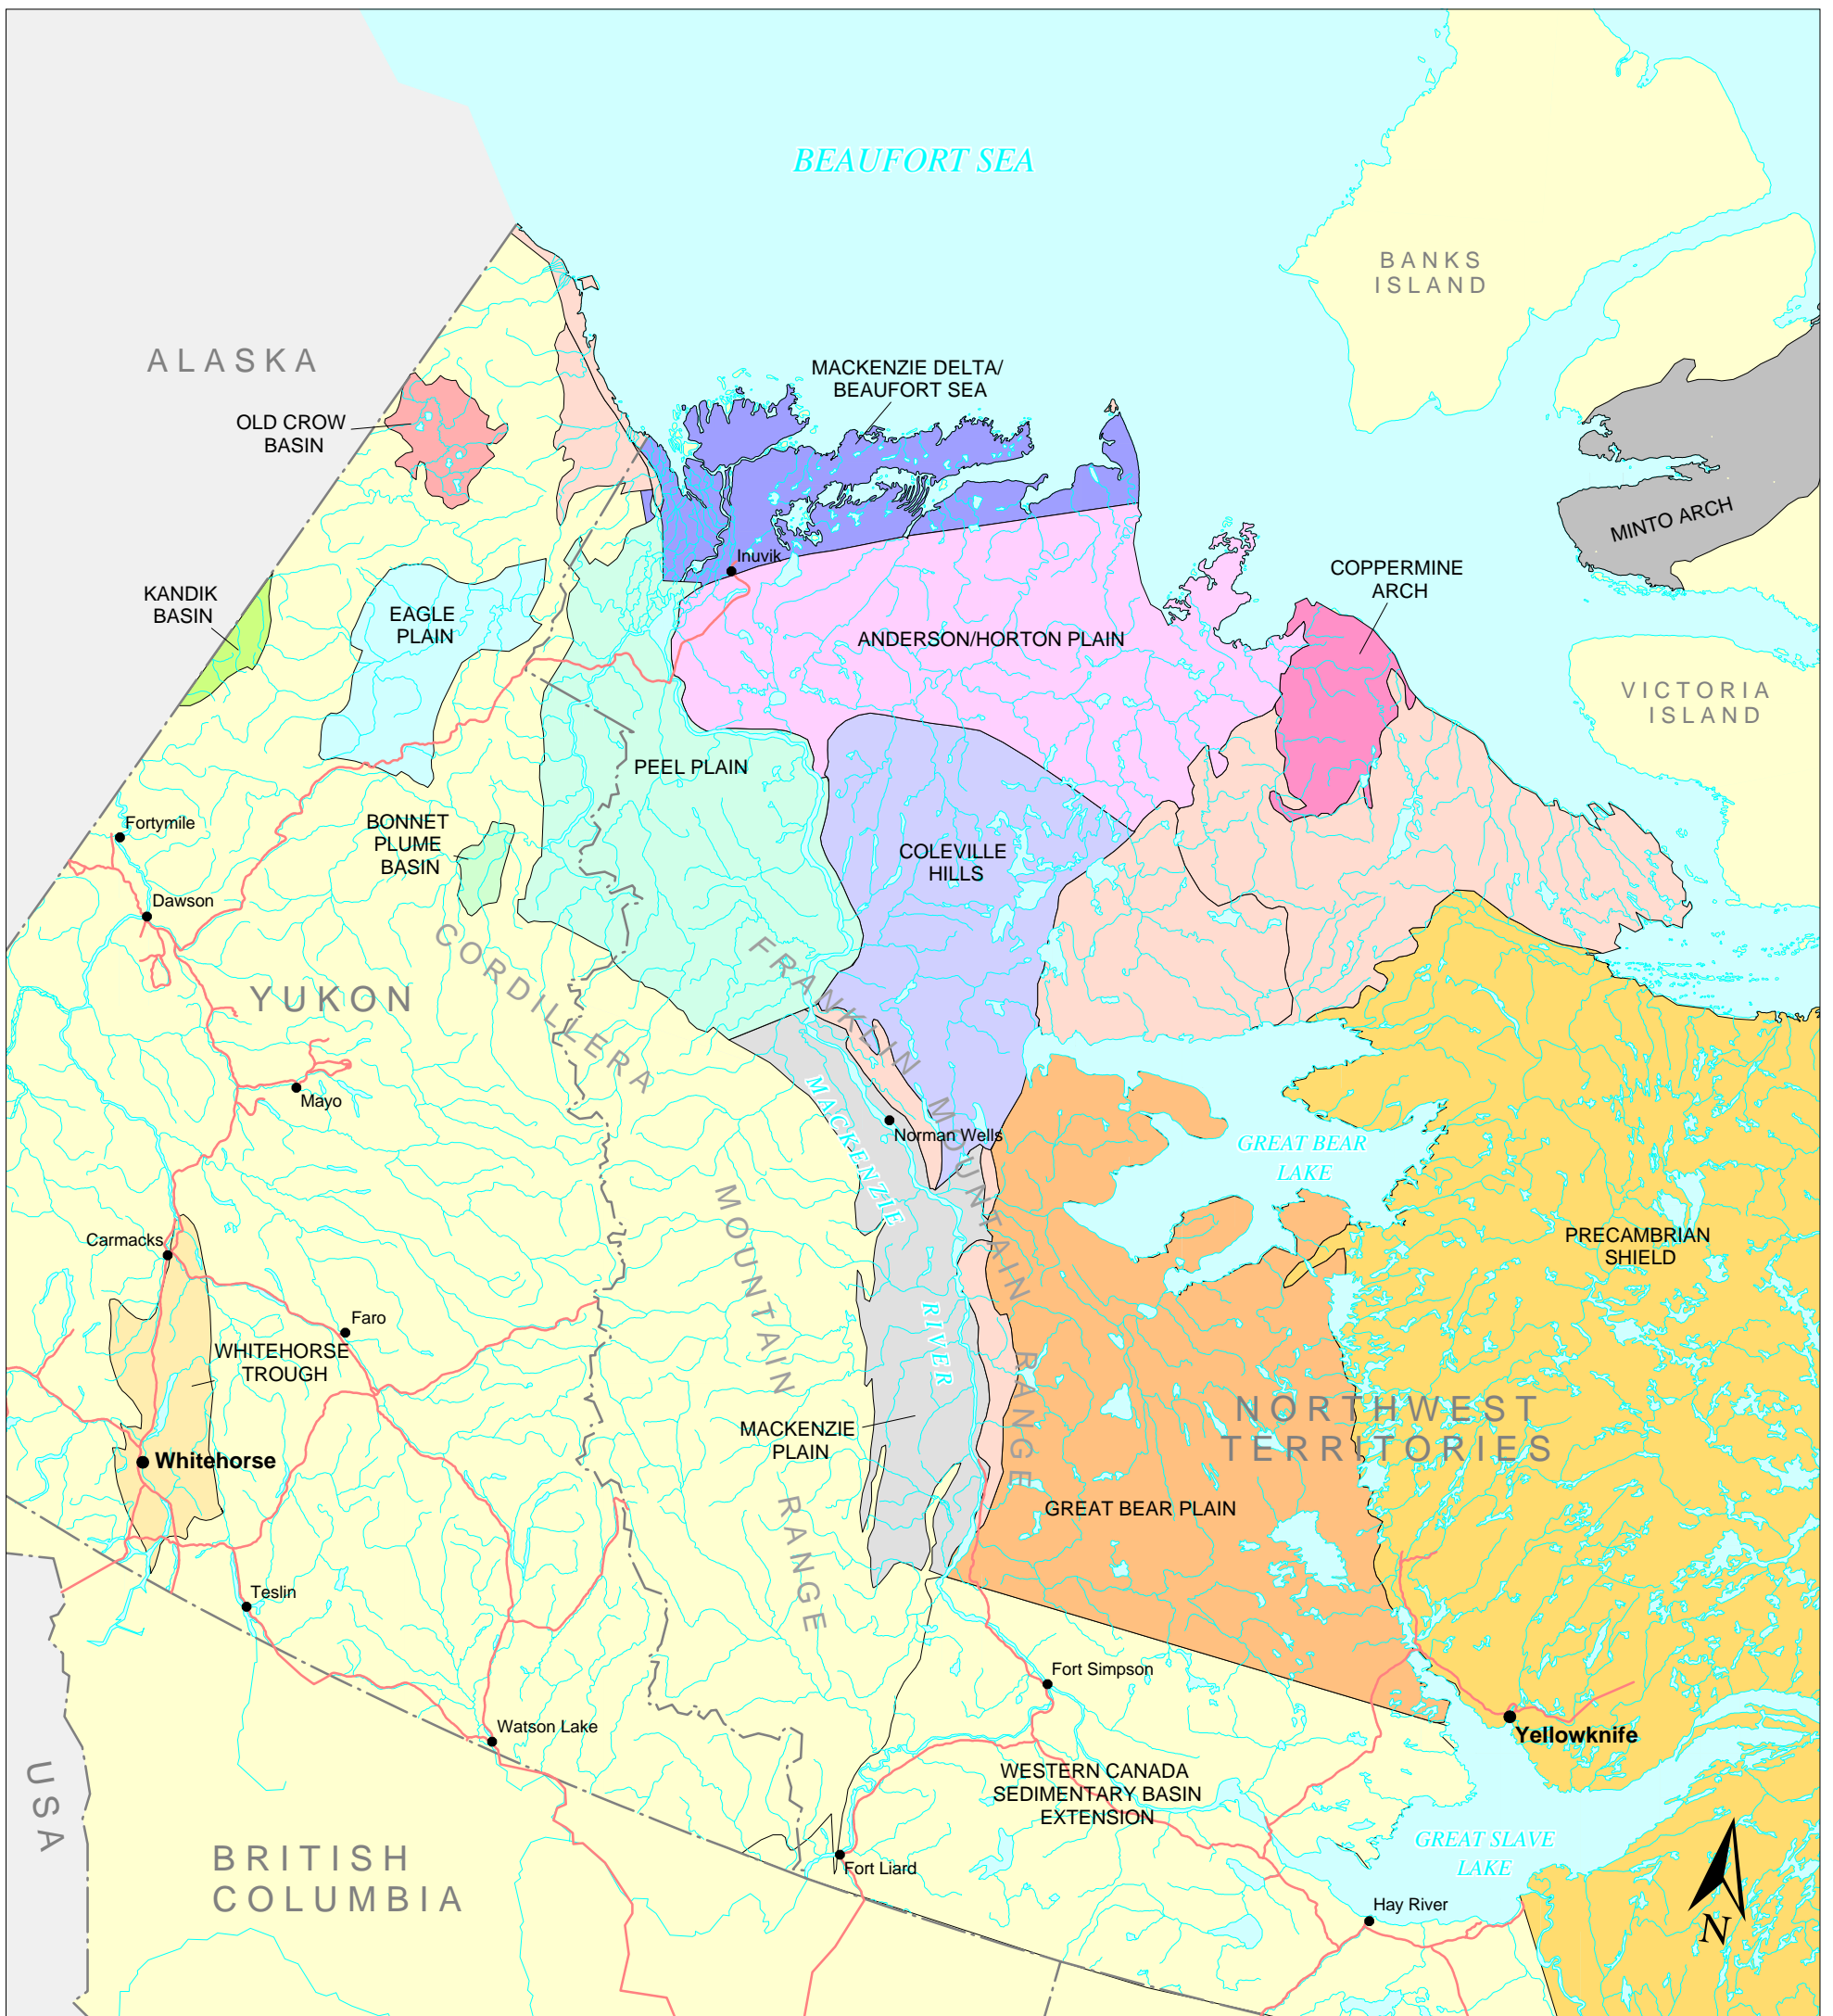

SEDIMENTARY BASINS OF THE NORTHWEST TERRITORIES AND YUKON

Canadian Energy Research Institute

DISCOVERED RESOURCES

Basin	Gas	Oil
	(bcf)	(MMbbls)
Coleville Hills	421	0
Eagle Plain	89	12
Western Canada Sedimentary Basin	1,064 (1996 est.)	N/A
Mackenzie Delta / Beaufort Sea	13,534	2,133
Mackenzie Valley	0	25