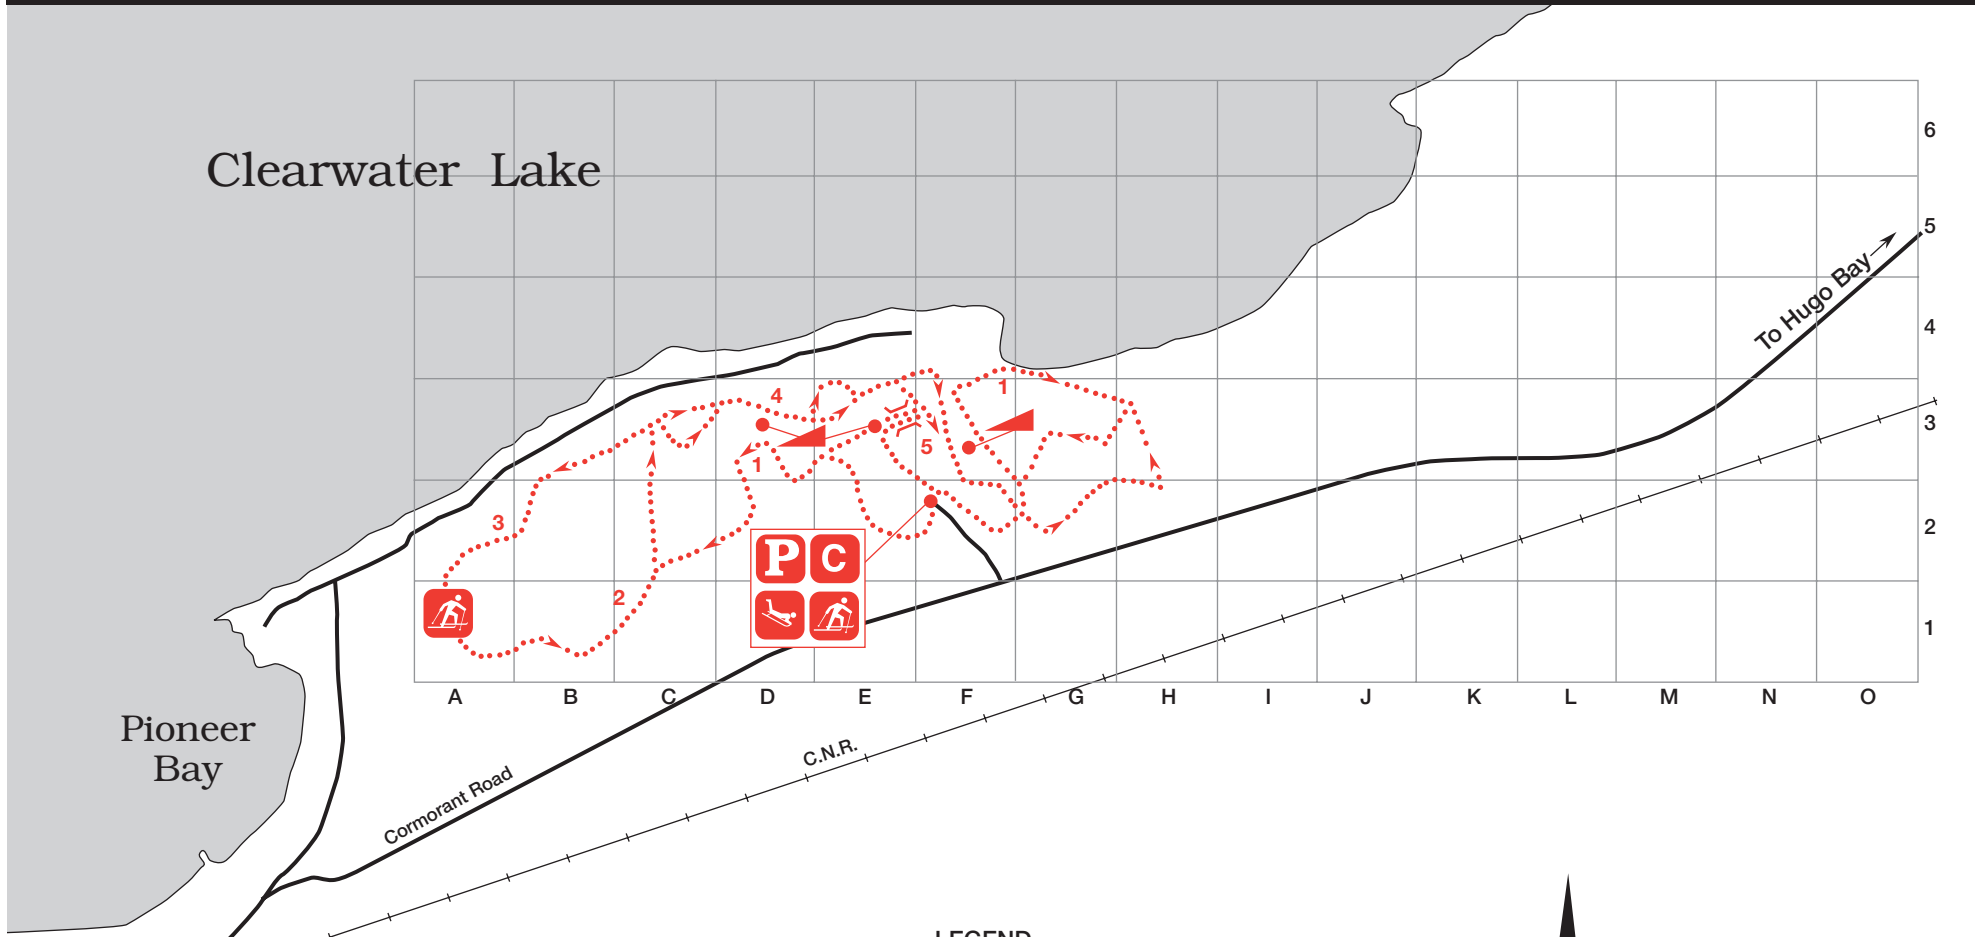

Clearwater Lake Winter Activities

Clearwater Lake Provincial Park

Clearwater Lake

Cross-country Ski Trails

Clearwater Lake
Provincial Park

LEGEND

- | | | | |
|---|------------------------|---|-------------|
|  | BRIDGE |  | PARKING |
|  | CHALET |  | TOBOGGANING |
|  | CROSS-COUNTRY SKIING | | |
| 4 | DISTANCE IN KILOMETRES | | |
|  | HILL | | |

• IN CASE OF EMERGENCY, CALL OPERATOR AND ASK FOR ASSISTANCE.