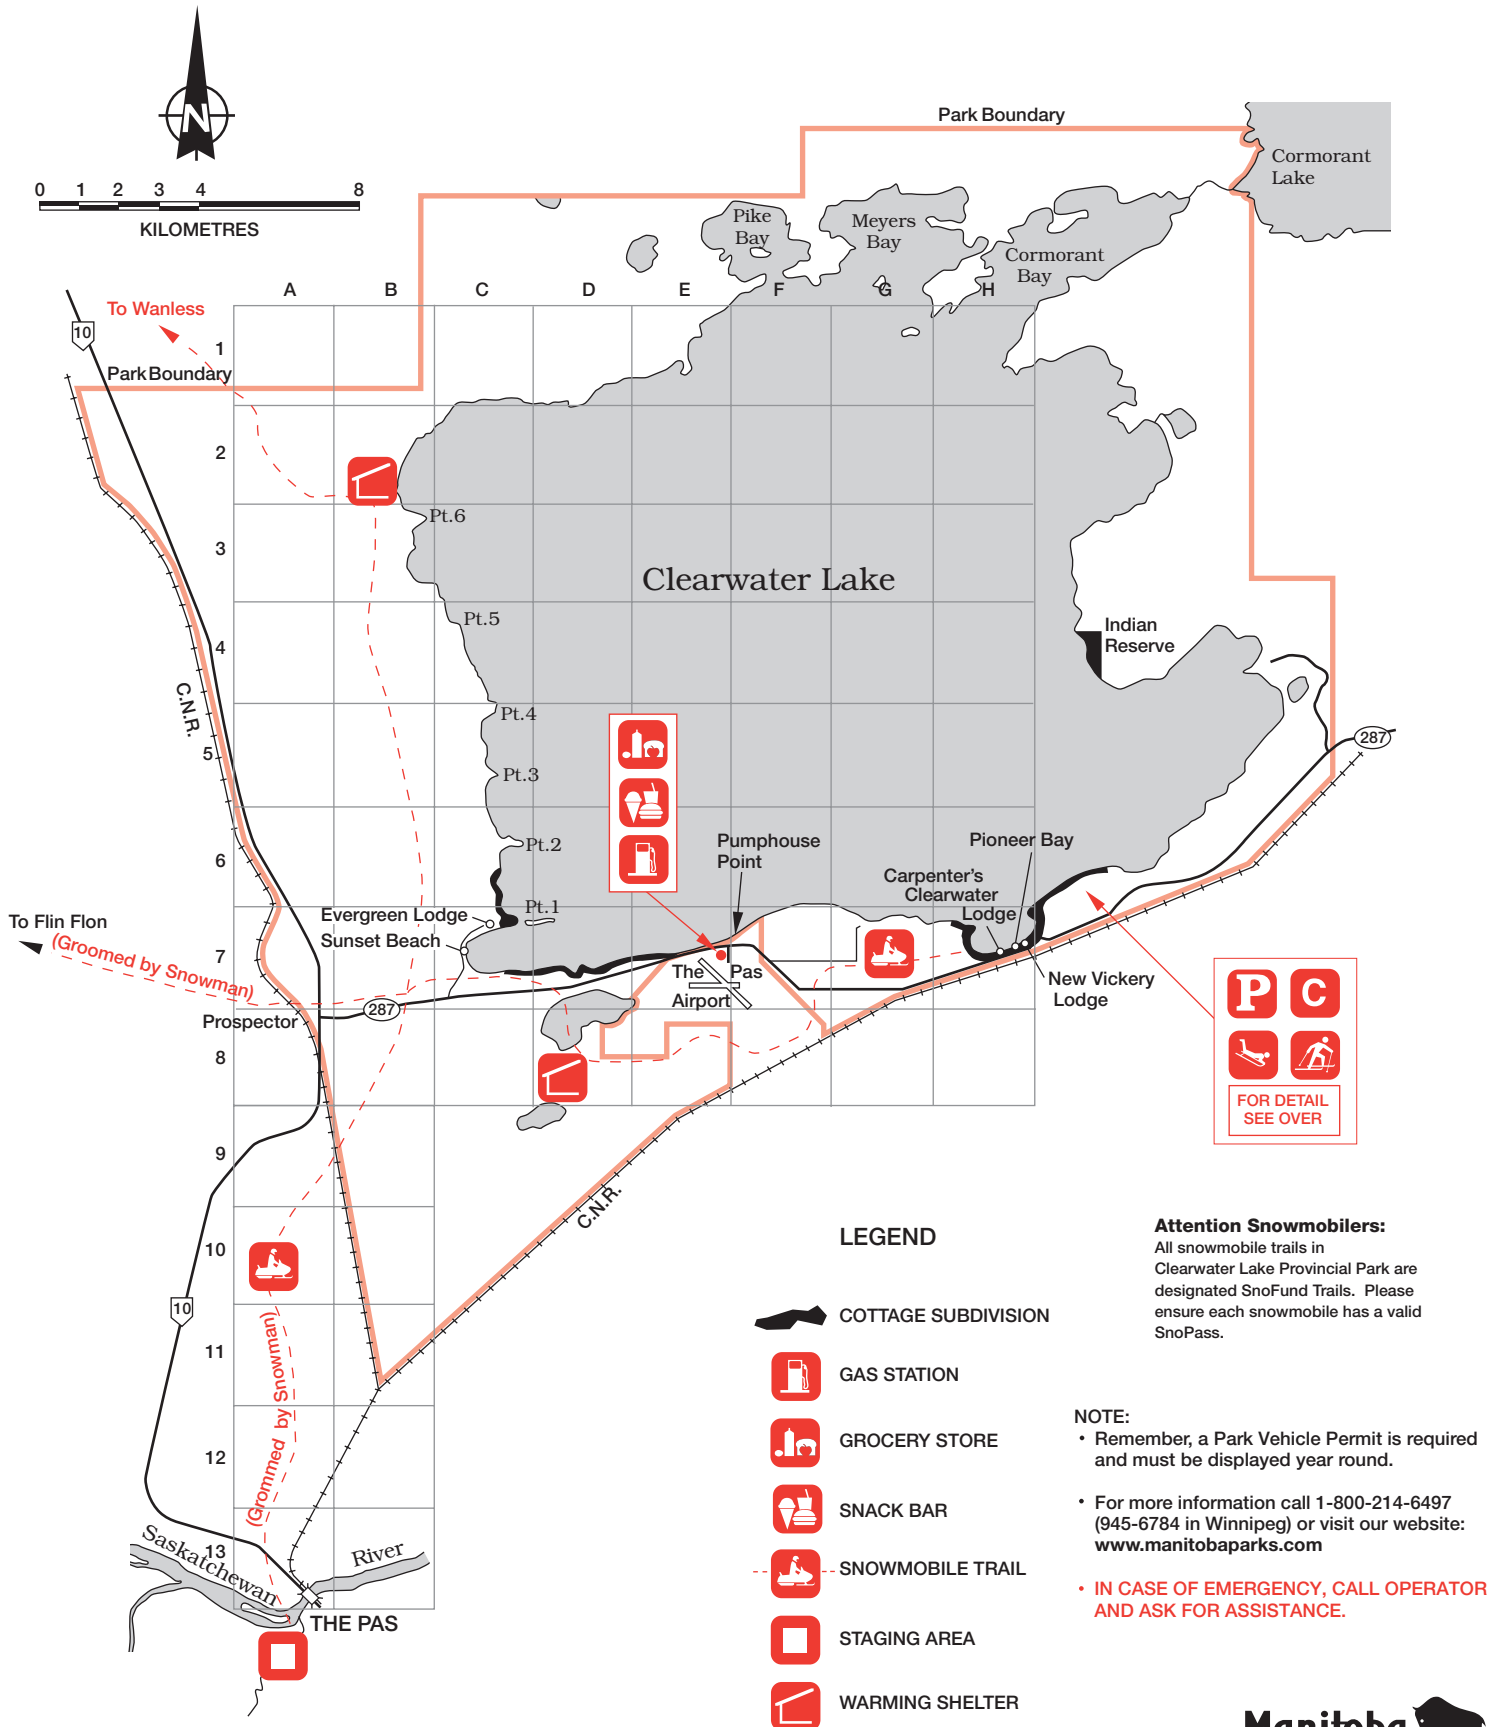

Clearwater Lake Winter Activities

Clearwater Lake Provincial Park

Clearwater Lake

Cross-country Ski Trails

Clearwater Lake
Provincial Park

LEGEND

- | | | | |
|---|------------------------|---|-------------|
|  | BRIDGE |  | PARKING |
|  | CHALET |  | TOBOGGANING |
|  | CROSS-COUNTRY SKIING | | |
| 4 | DISTANCE IN KILOMETRES | | |
|  | HILL | | |

• IN CASE OF EMERGENCY, CALL OPERATOR AND ASK FOR ASSISTANCE.