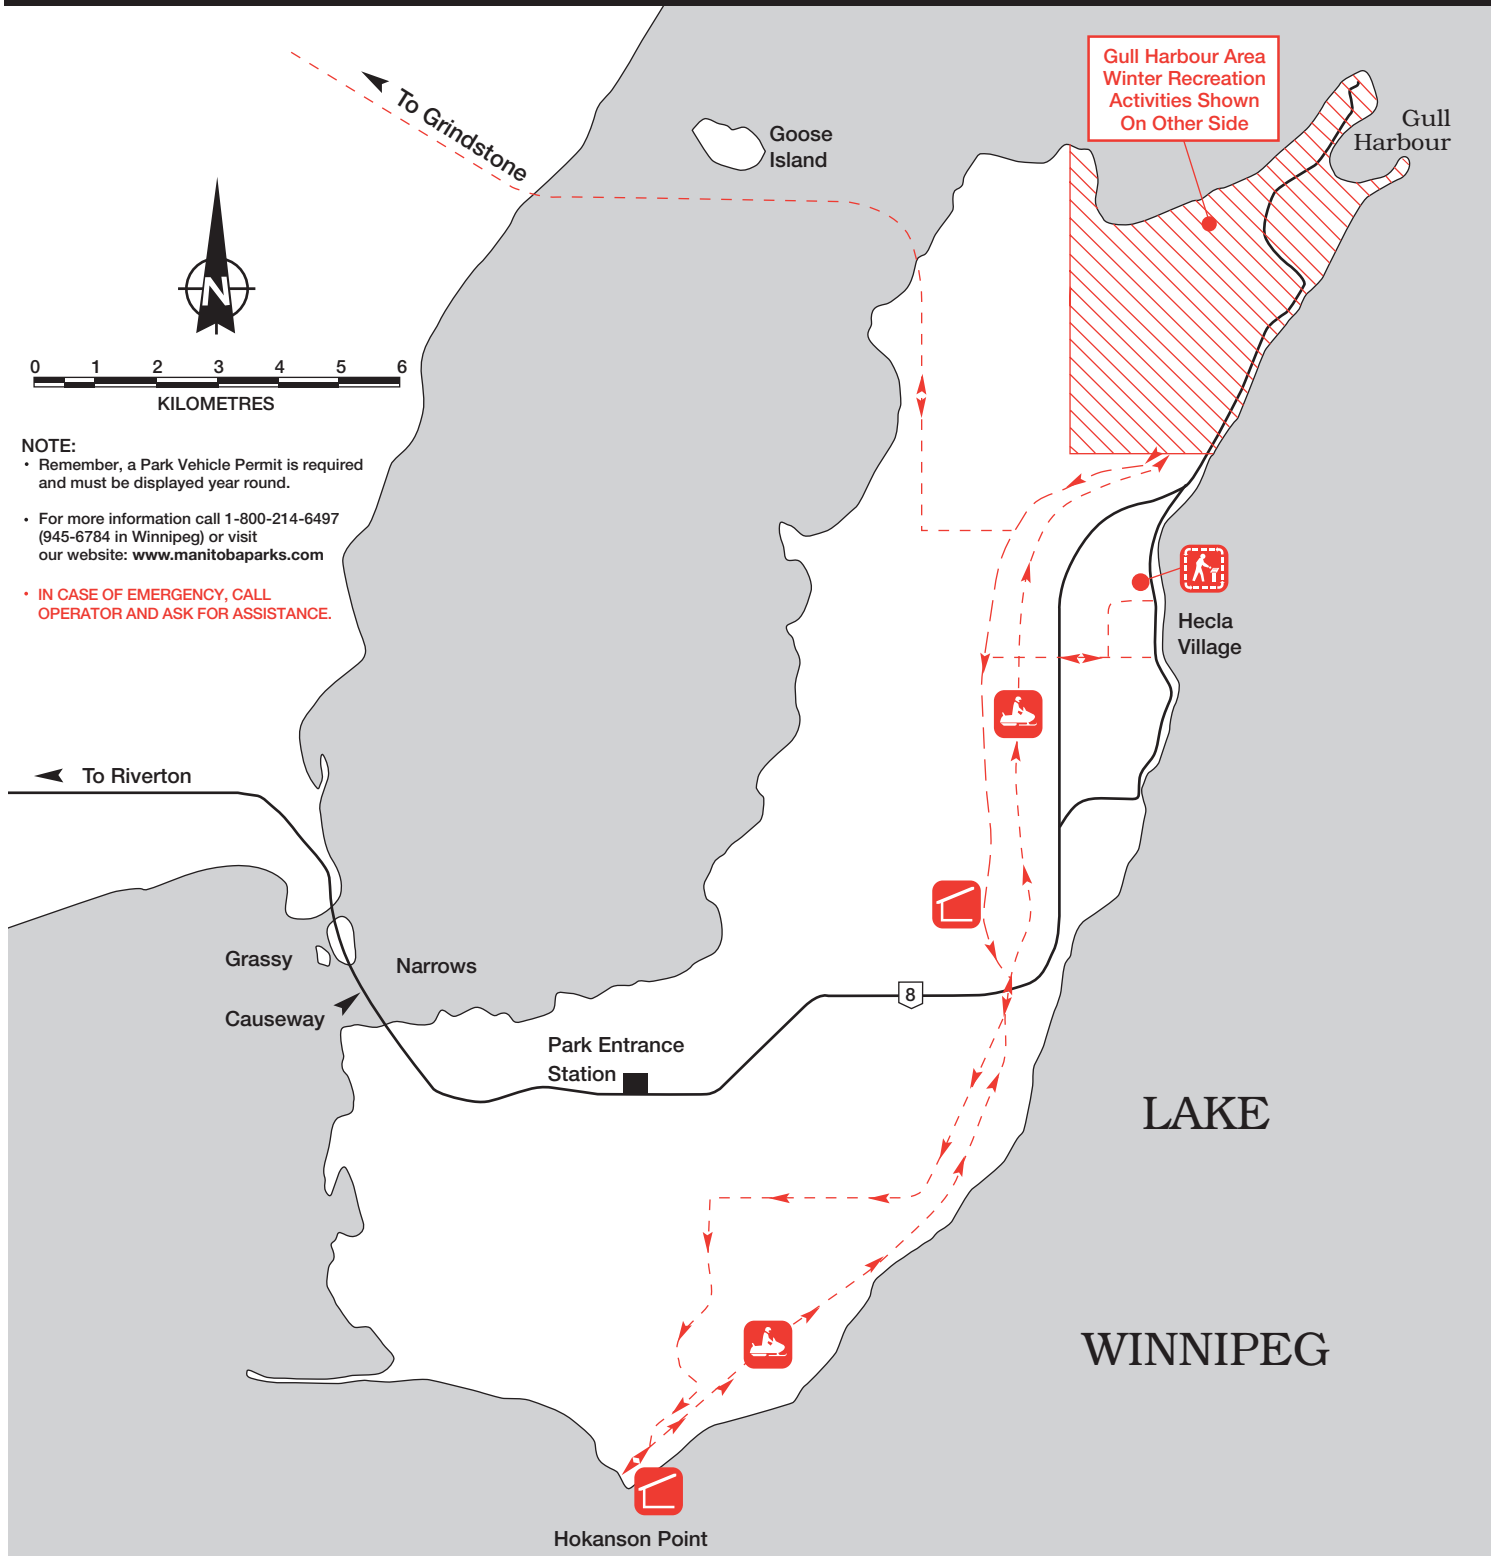

Hecla / Grindstone Winter Activities

Hecla / Grindstone
Provincial Park

LEGEND

SELF-GUIDING TRAIL (1km)

SNOWMOBILE TRAIL

WARMING SHELTER

Gull Harbour Area Winter Activities

Hecla / Grindstone
Provincial Park