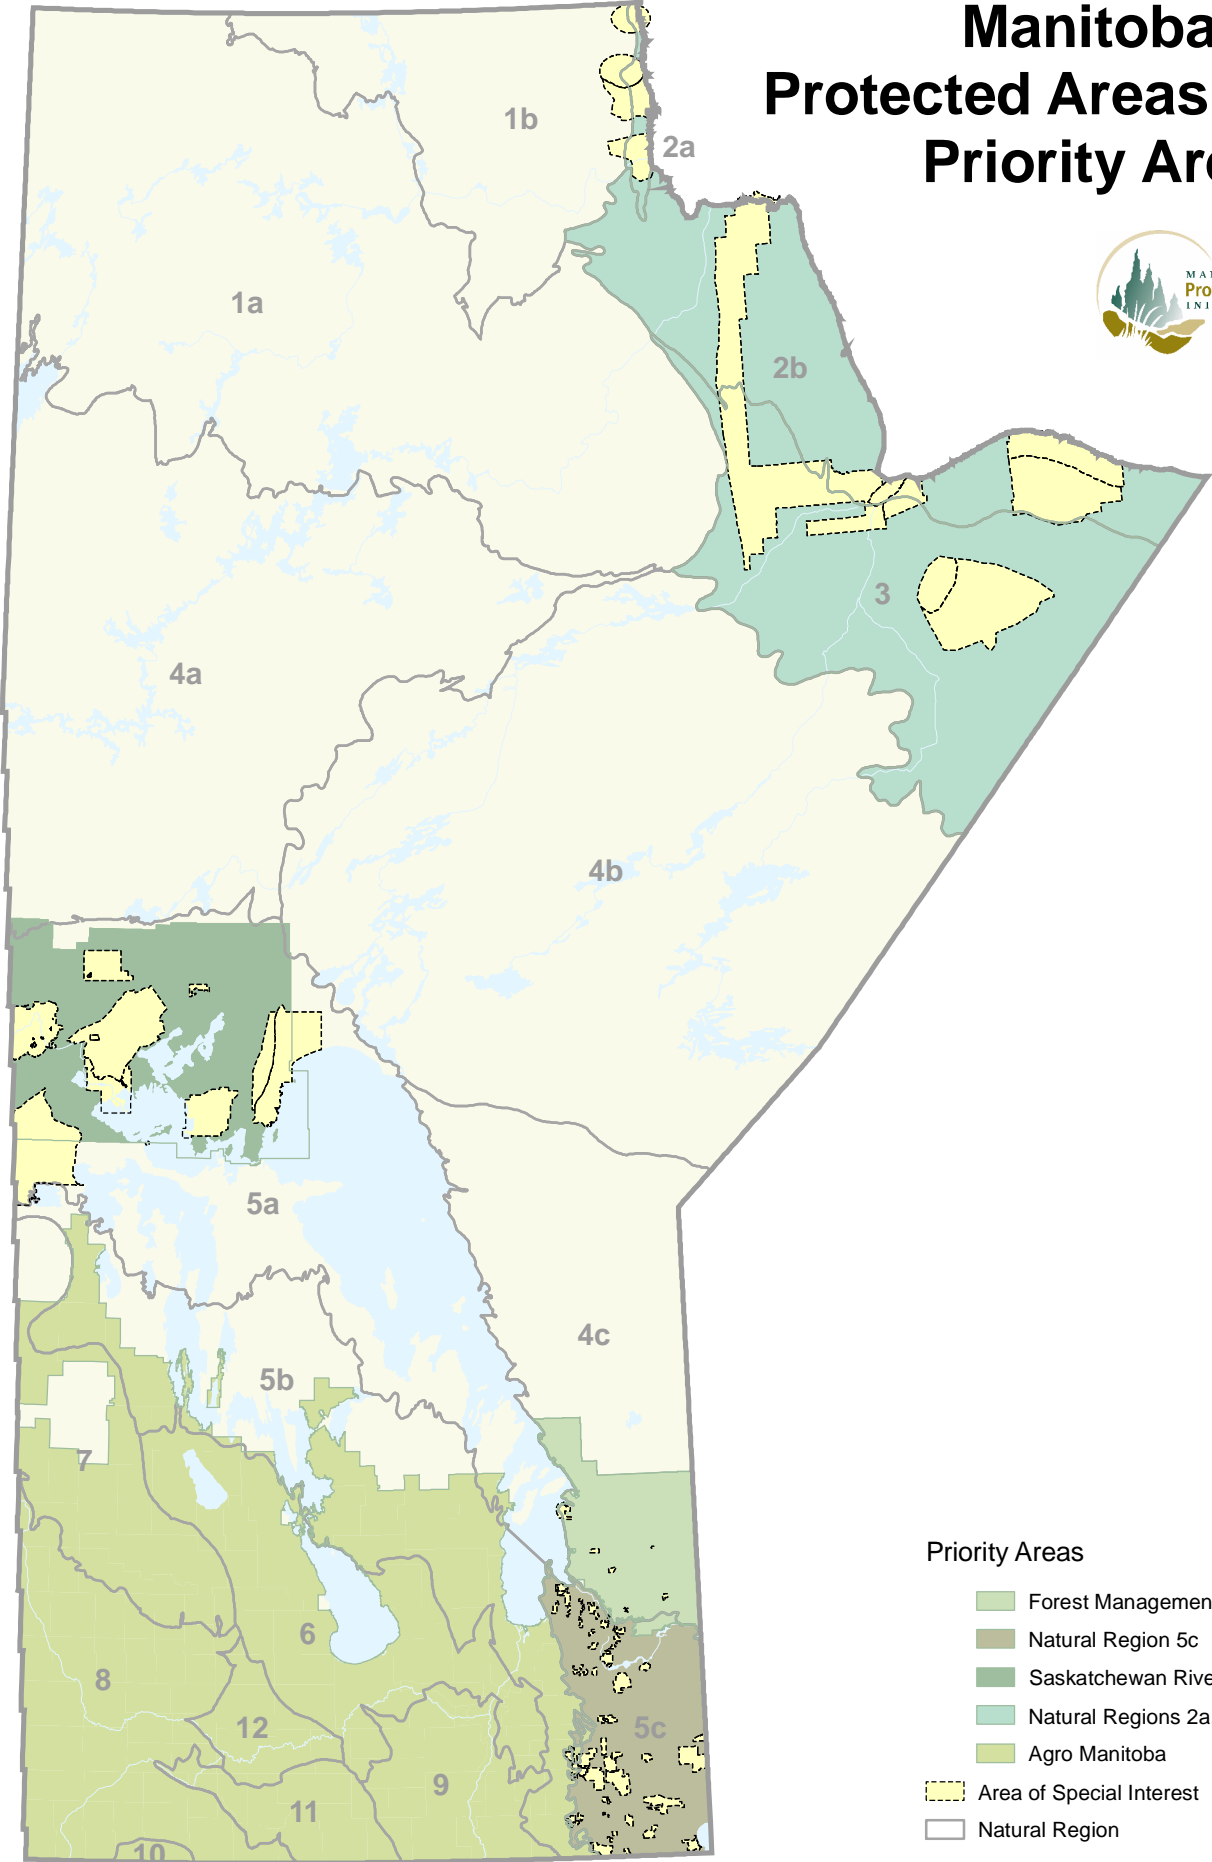

Manitoba's Protected Areas Initiative Priority Areas

Priority Areas

- Forest Management License Area -1
- Natural Region 5c
- Saskatchewan River Forest Section
- Natural Regions 2a, 2b and 3
- Agro Manitoba
- Area of Special Interest
- Natural Region

0 25 50 100 150 200 Kilometers