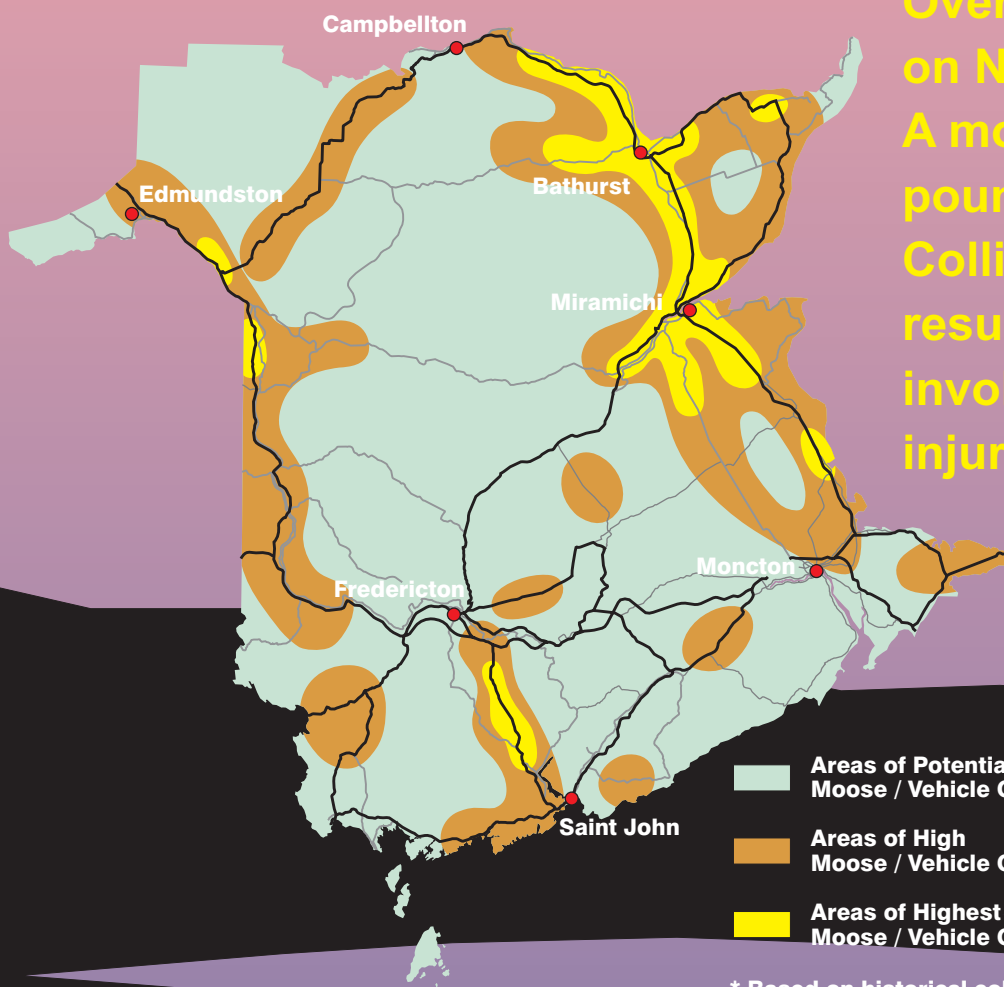

# DANGER...

# Moose Alert

Over 250 moose-vehicle collisions occur on New Brunswick's highways every year. A moose can weigh 450 kilograms (1,000 pounds) and stand 2 metres (6½ feet) tall. Collisions with such a large animal often result in severe damage to the vehicle involved and sometimes death or serious injury to vehicle occupants.

## What To Do ?

**Slow Down**  
when driving at night

**Pay Attention**  
to the Warning Signs

**Scan**  
both sides of the road ahead

**Keep Windshield Clean**

**Keep Headlights Adjusted**  
use high beams whenever possible

Moose / Vehicle Collisions  
1995 to 2000

New Brunswick  
CANADA

Public Safety  
Transportation  
Natural Resources

Slow Down, Stay Alert,  
**Stay Alive!**