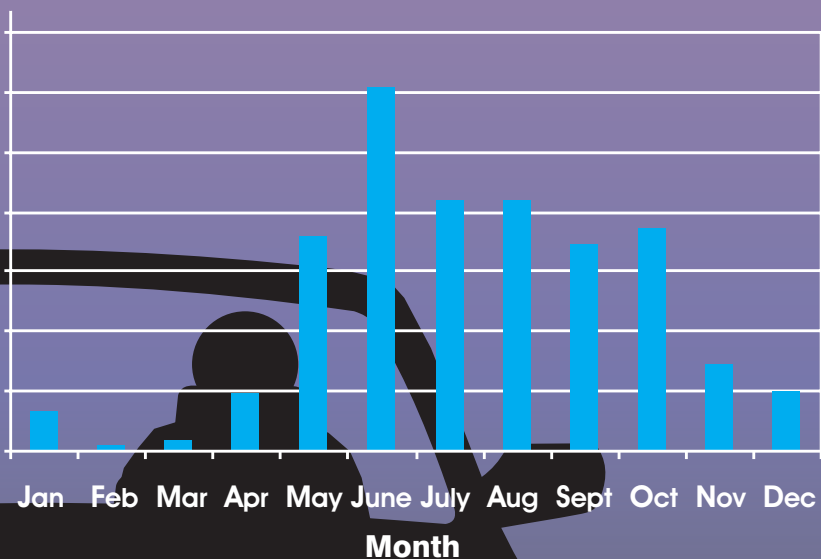

What To Do ?

Slow Down
when driving at night

Pay Attention
to the Warning Signs

Scan
both sides of the road ahead

Keep Windshield Clean

Keep Headlights Adjusted
use high beams whenever possible

Moose / Vehicle Collisions
1995 to 2000