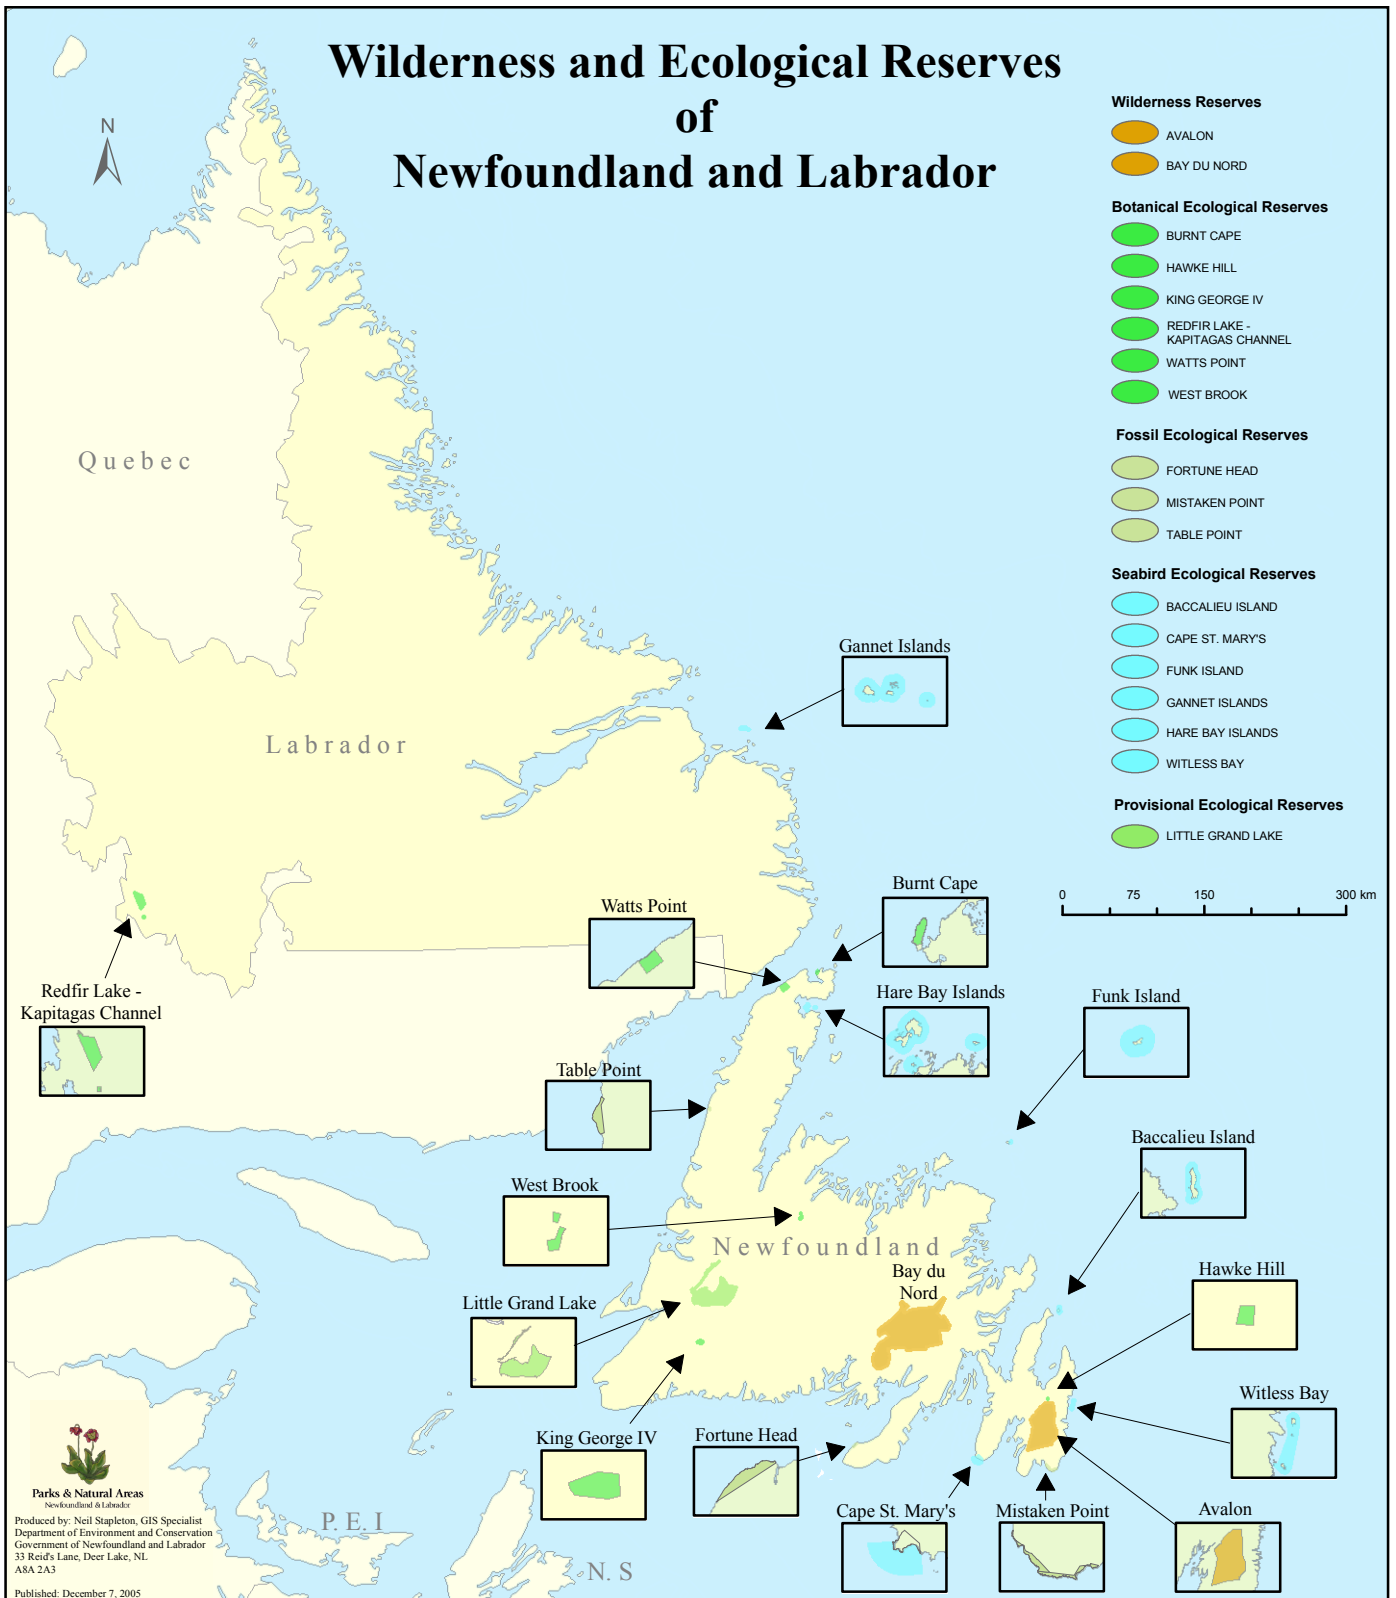

Wilderness and Ecological Reserves of Newfoundland and Labrador

Parks & Natural Areas
Newfoundland & Labrador

Produced by: Neil Stapleton, GIS Specialist
Department of Environment and Conservation
Government of Newfoundland and Labrador
33 Reid's Lane, Deer Lake, NL
A8A 2A3