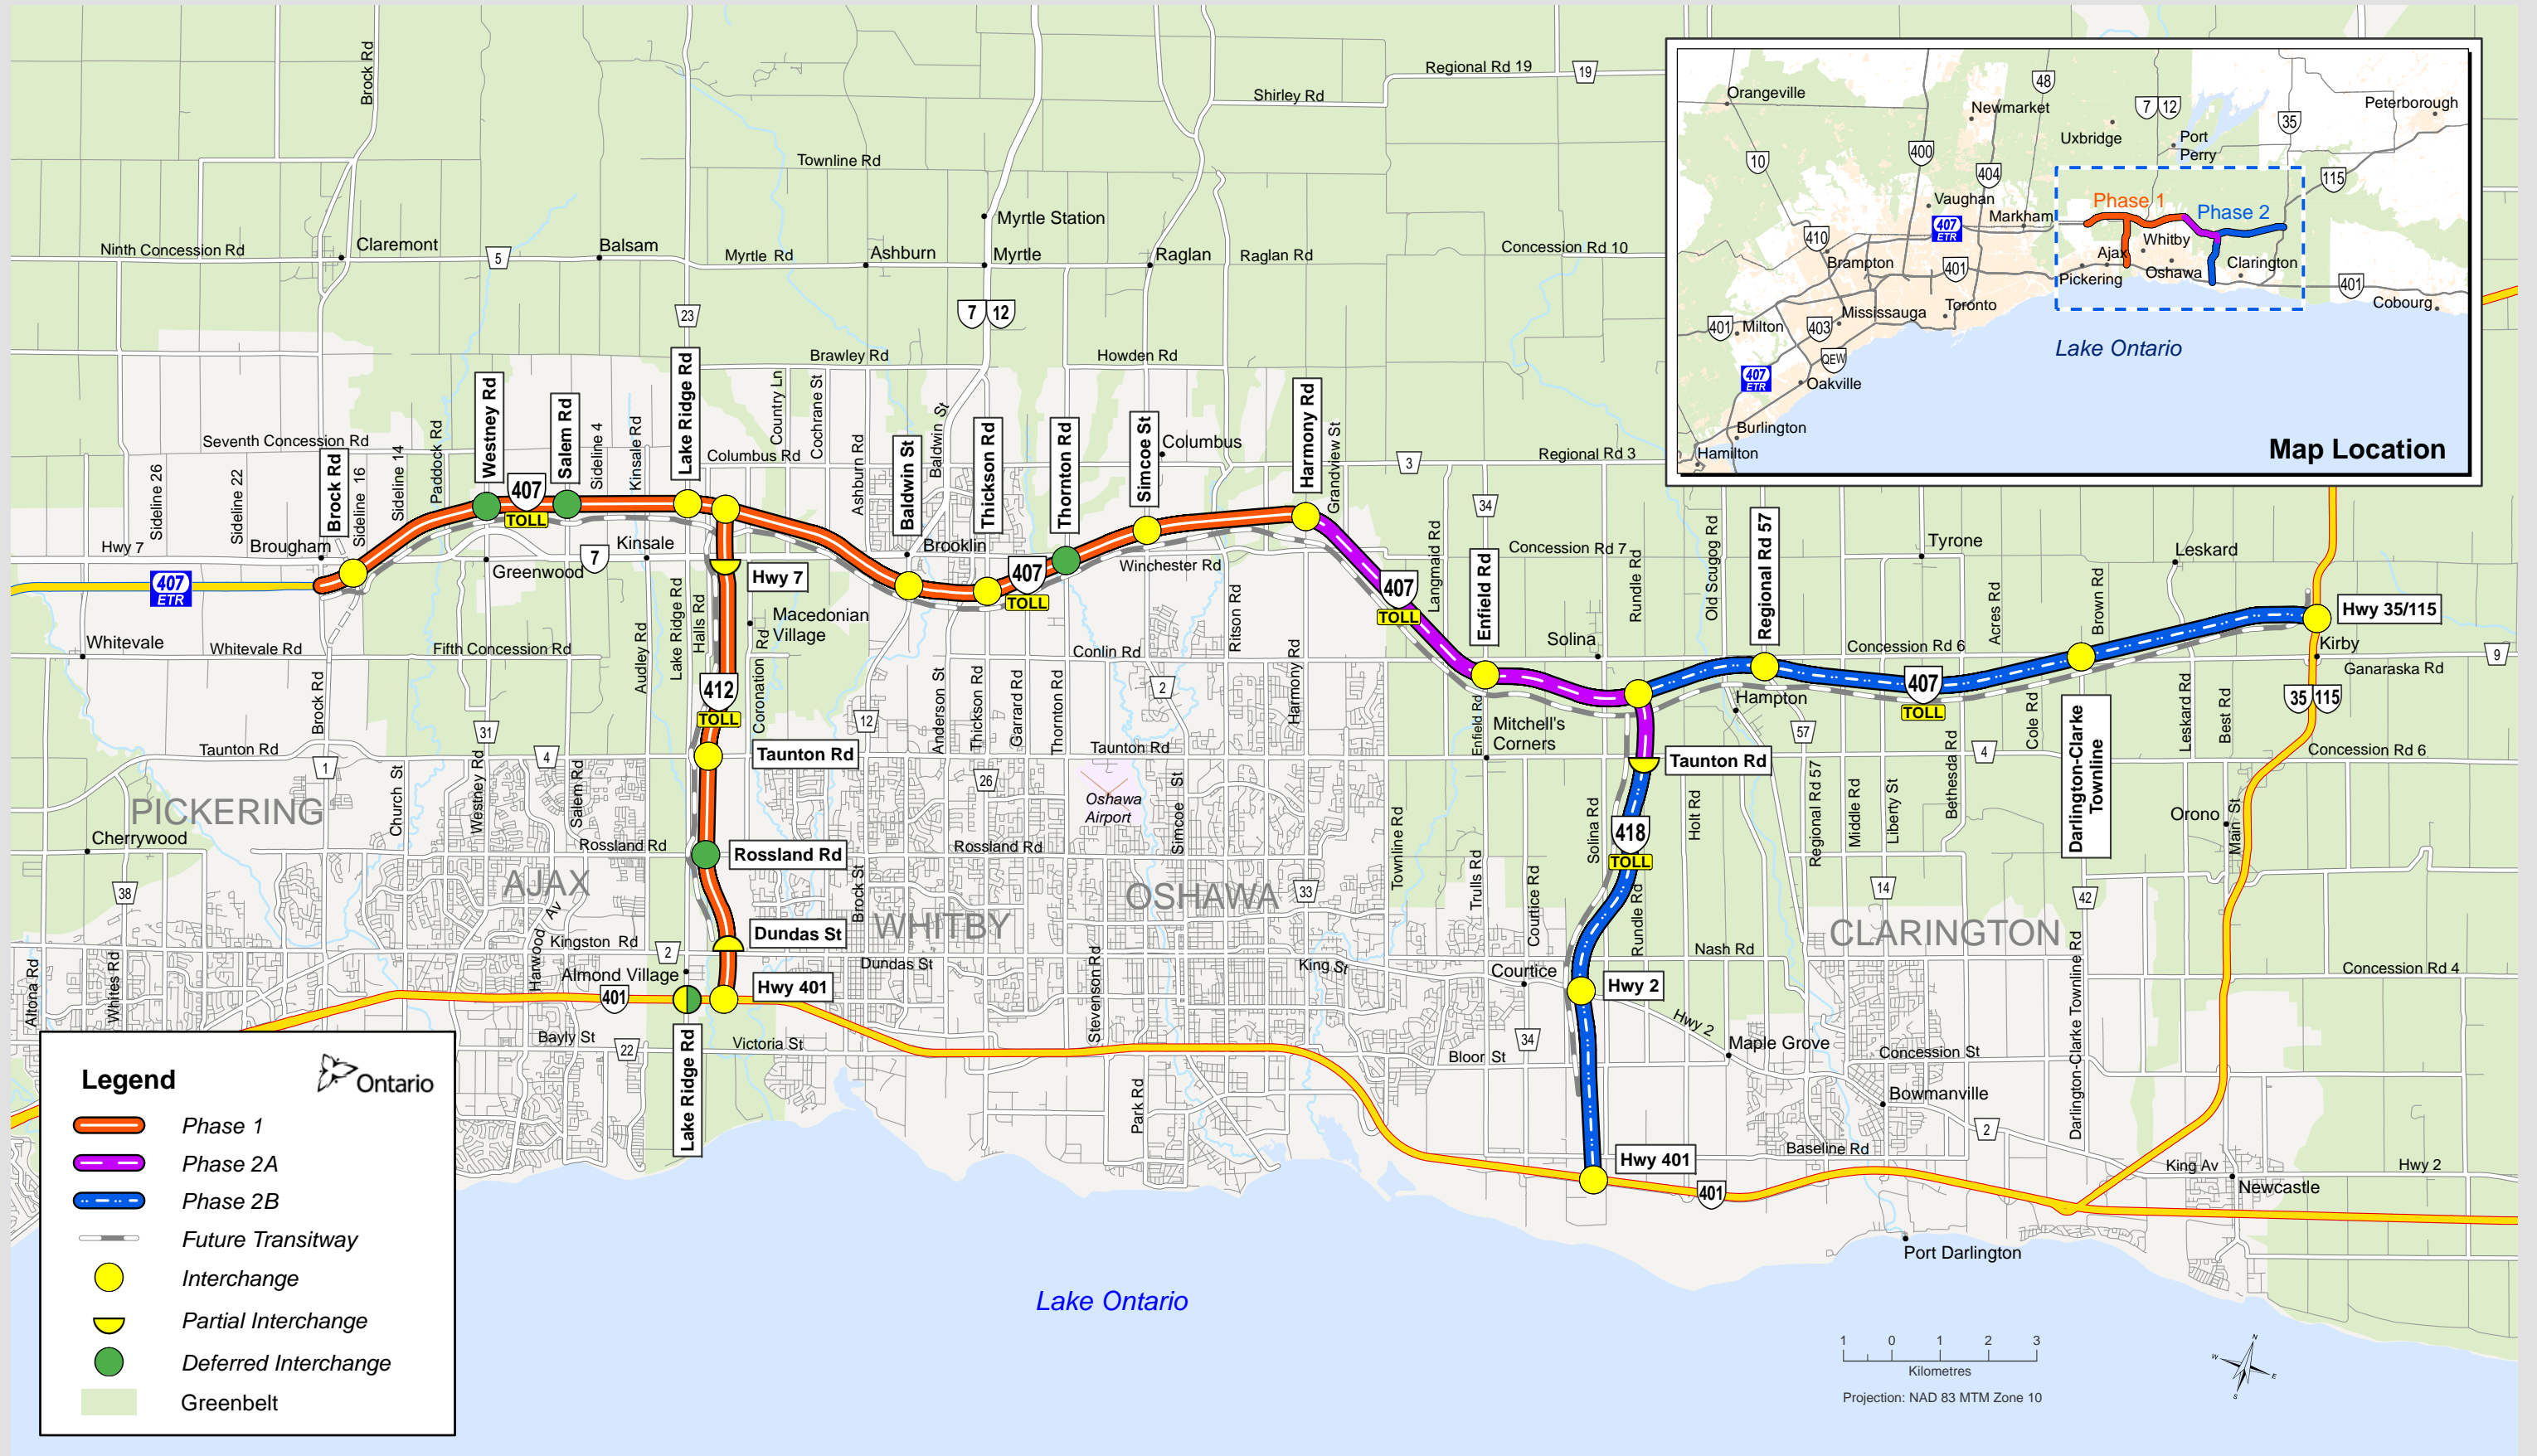

Highway 407 East Project

This map should not be relied on as a precise indicator of routes or locations, nor as a guide to navigation. The Ontario Ministry of Transportation (MTO) shall not be liable in any way for the use of, or reliance upon, this map or any information on this map.

Sources:
Ministry of Transportation
Land Information Ontario

© Queen's Printer for Ontario, 2015