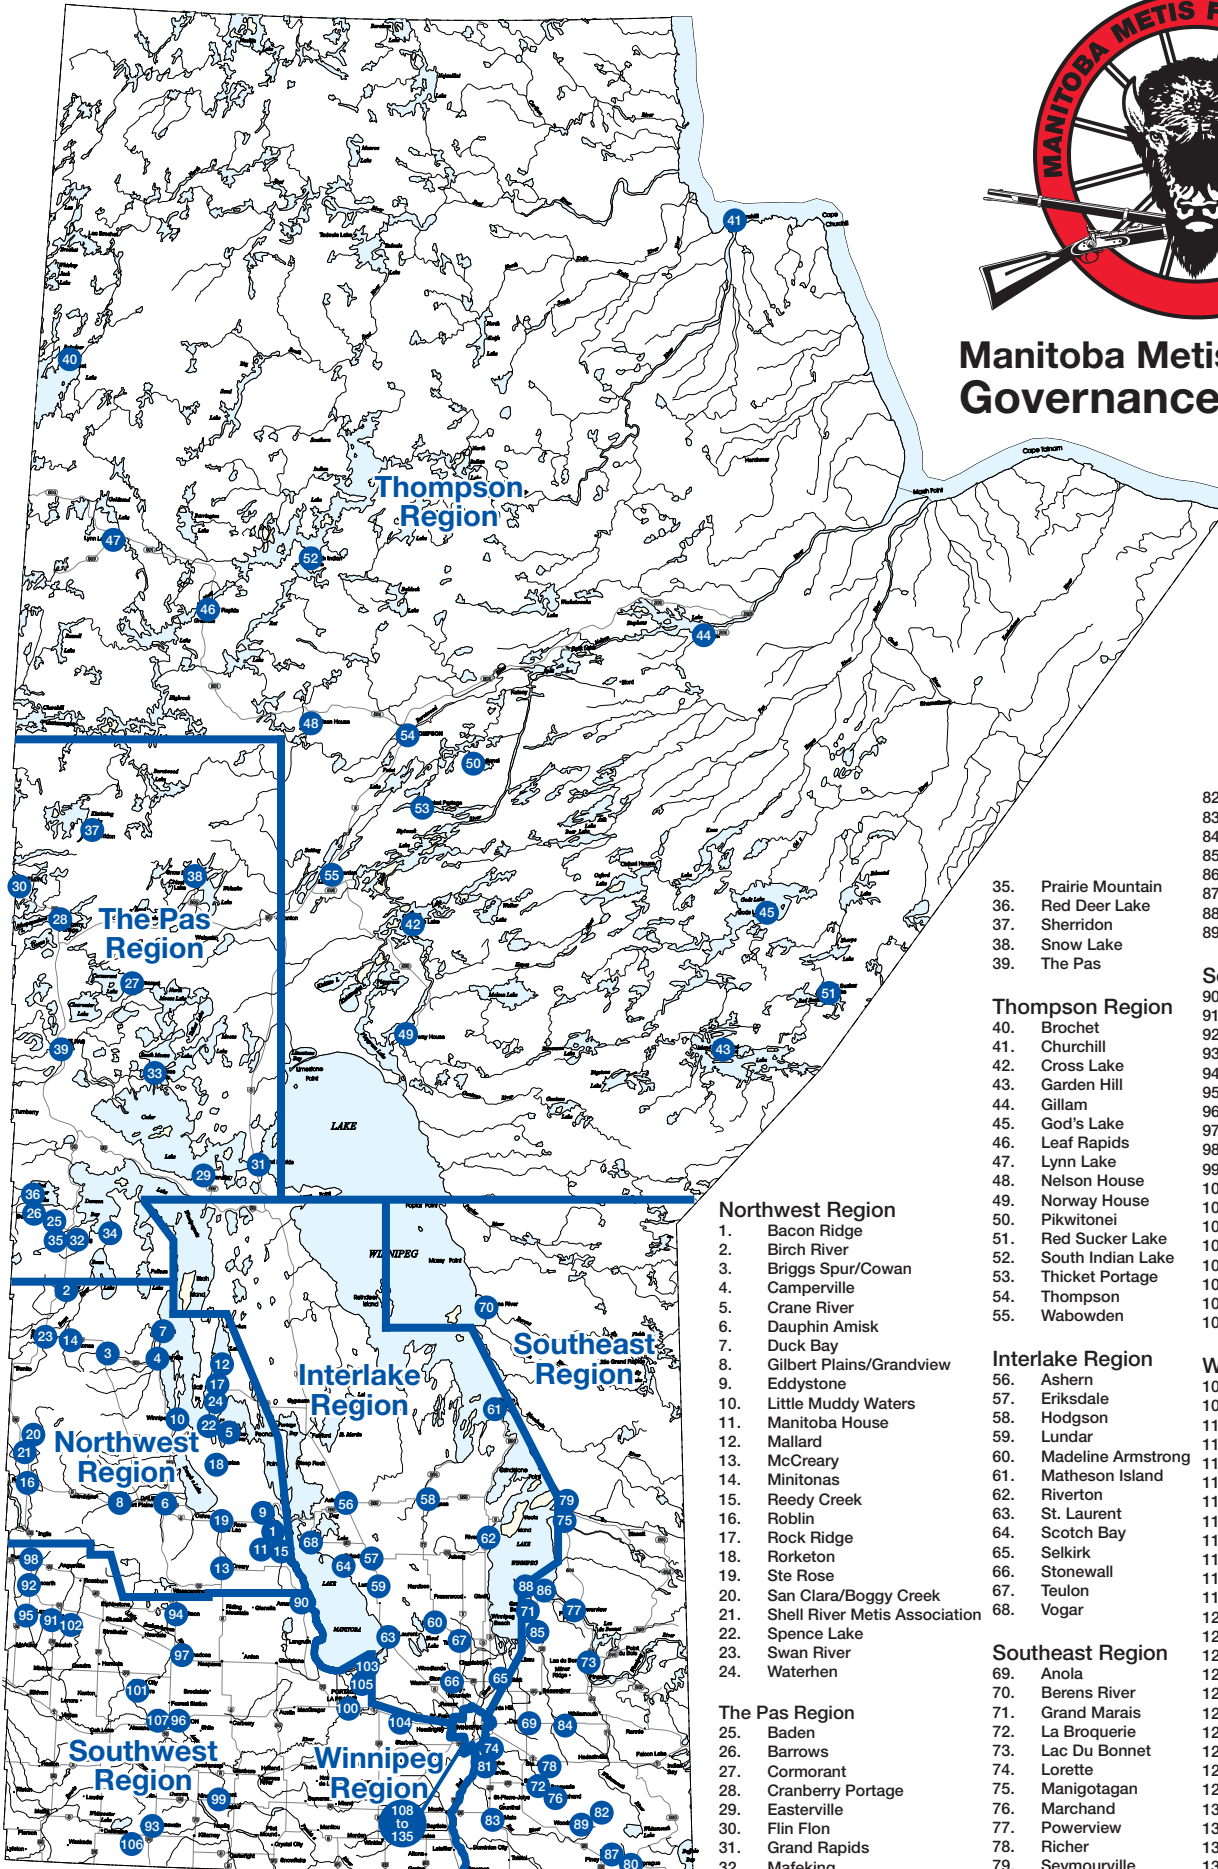

Manitoba Metis Federation Governance Structure

35. Prairie Mountain
36. Red Deer Lake
37. Sherridon
38. Snow Lake
39. The Pas

Thompson Region

40. Brochet
41. Churchill
42. Cross Lake
43. Garden Hill
44. Gillam
45. God's Lake
46. Leaf Rapids
47. Lynn Lake
48. Nelson House
49. Norway House
50. Pikwitonei
51. Red Sucker Lake
52. South Indian Lake
53. Thicket Portage
54. Thompson
55. Wabowden

Northwest Region

1. Bacon Ridge
2. Birch River
3. Briggs Spur/Cowan
4. Campville
5. Crane River
6. Dauphin Amisk
7. Duck Bay
8. Gilbert Plains/Grandview
9. Eddystone
10. Little Muddy Waters
11. Manitoba House
12. Mallard
13. McCreary
14. Minitonas
15. Reedy Creek
16. Robin
17. Rock Ridge
18. Rorketon
19. Ste Rose
20. San Clara/Boggy Creek
21. Shell River Metis Association
22. Spence Lake
23. Swan River
24. Waterhen

The Pas Region

25. Baden
26. Barrows
27. Cormorant
28. Cranberry Portage
29. Easterville
30. Flin Flon
31. Grand Rapids
32. Mafeking
33. Moose Lake
34. Pelican Rapids

82. St. Labre
83. St. Malo
84. Ste Rita
85. Stoney Point
86. Traverse Bay
87. Vassar
88. Victoria Beach
89. Woodridge

Southwest Region

90. Amaranth
91. Assiniboine
92. Binscarth/Ste Madeline Birtle
93. Cherry Creek Metis Council
94. Erickson/Wapiti
95. Fort Ellice
96. Grand Valley
97. Les Metis
98. Pelly Trail/Russell
99. Pembina River
100. Portage
101. Rivers
102. Snake Creek
103. St. Ambrose
104. St. Eustace
105. St. Marks
106. Turtle Mountain
107. Westman

Interlake Region

56. Ashern
57. Eriksdale
58. Hodgson
59. Lundar
60. Madeline Armstrong
61. Matheson Island
62. Riverton
63. St. Laurent
64. Scotch Bay
65. Selkirk
66. Stonewall
67. Teulon
68. Vogar

Winnipeg Region

108. Blueberry
109. Bosco
110. Cattfish
111. Conseil Elzéar Goulet
112. Dakota
113. Dumont
114. Fontaine
115. Gilbert Park
116. Heritage Proud
117. Infinity
118. Keenleyside
119. Kinew
120. Liberty
121. Metis Elders
122. Michif
123. New Horizons
124. Point Douglas
125. Prairie Buffalo
126. Red River
127. Redboine
128. Riel
129. Seven Oaks
130. South Central
131. Spruce
132. St. Norbert
133. St. Vital North
134. Winnipeg North
135. Winnipeg West

Southeast Region

69. Anola
70. Berens River
71. Grand Marais
72. La Broquerie
73. Lac Du Bonnet
74. Lorette
75. Manigotagan
76. Marchand
77. Powerview
78. Richer
79. Seymourville
80. South Junction
81. St. Adolphe