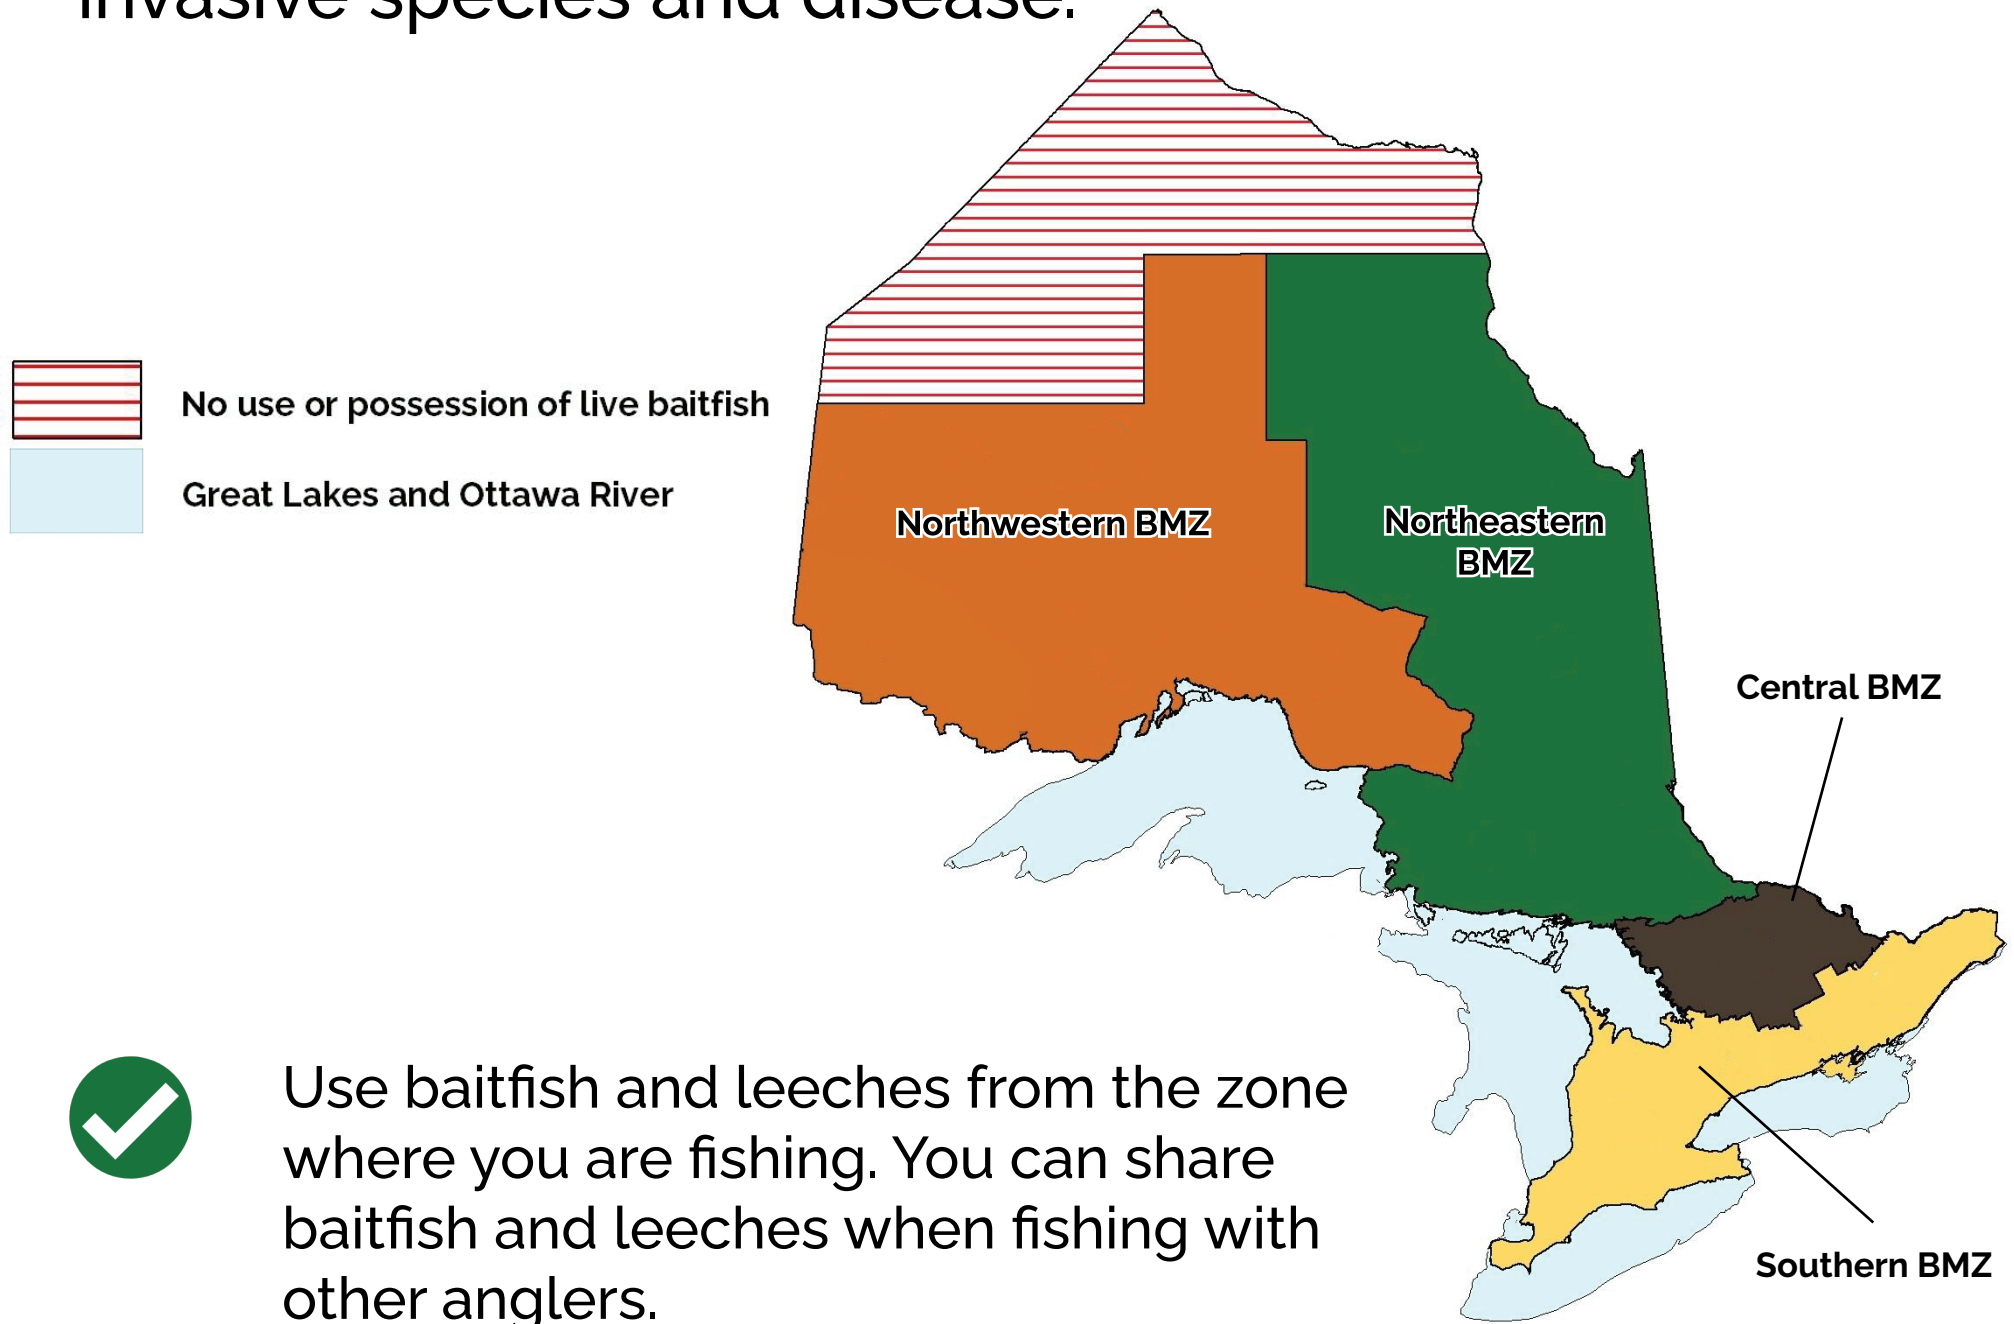

Help Protect Ontario's Fisheries

Ontario has new Bait Management Zones (BMZ) to help protect our lakes and rivers from harmful invasive species and disease.

Use baitfish and leeches from the zone where you are fishing. You can share baitfish and leeches when fishing with other anglers.

Fishing at home? Harvest or purchase your baitfish and leeches.

Fishing outside the zone where you live? Purchase your baitfish and leeches. Keep a legible receipt and properly dispose of unused bait within two weeks.

Don't transport baitfish and leeches between zones.

Learn more at Ontario.ca/bait